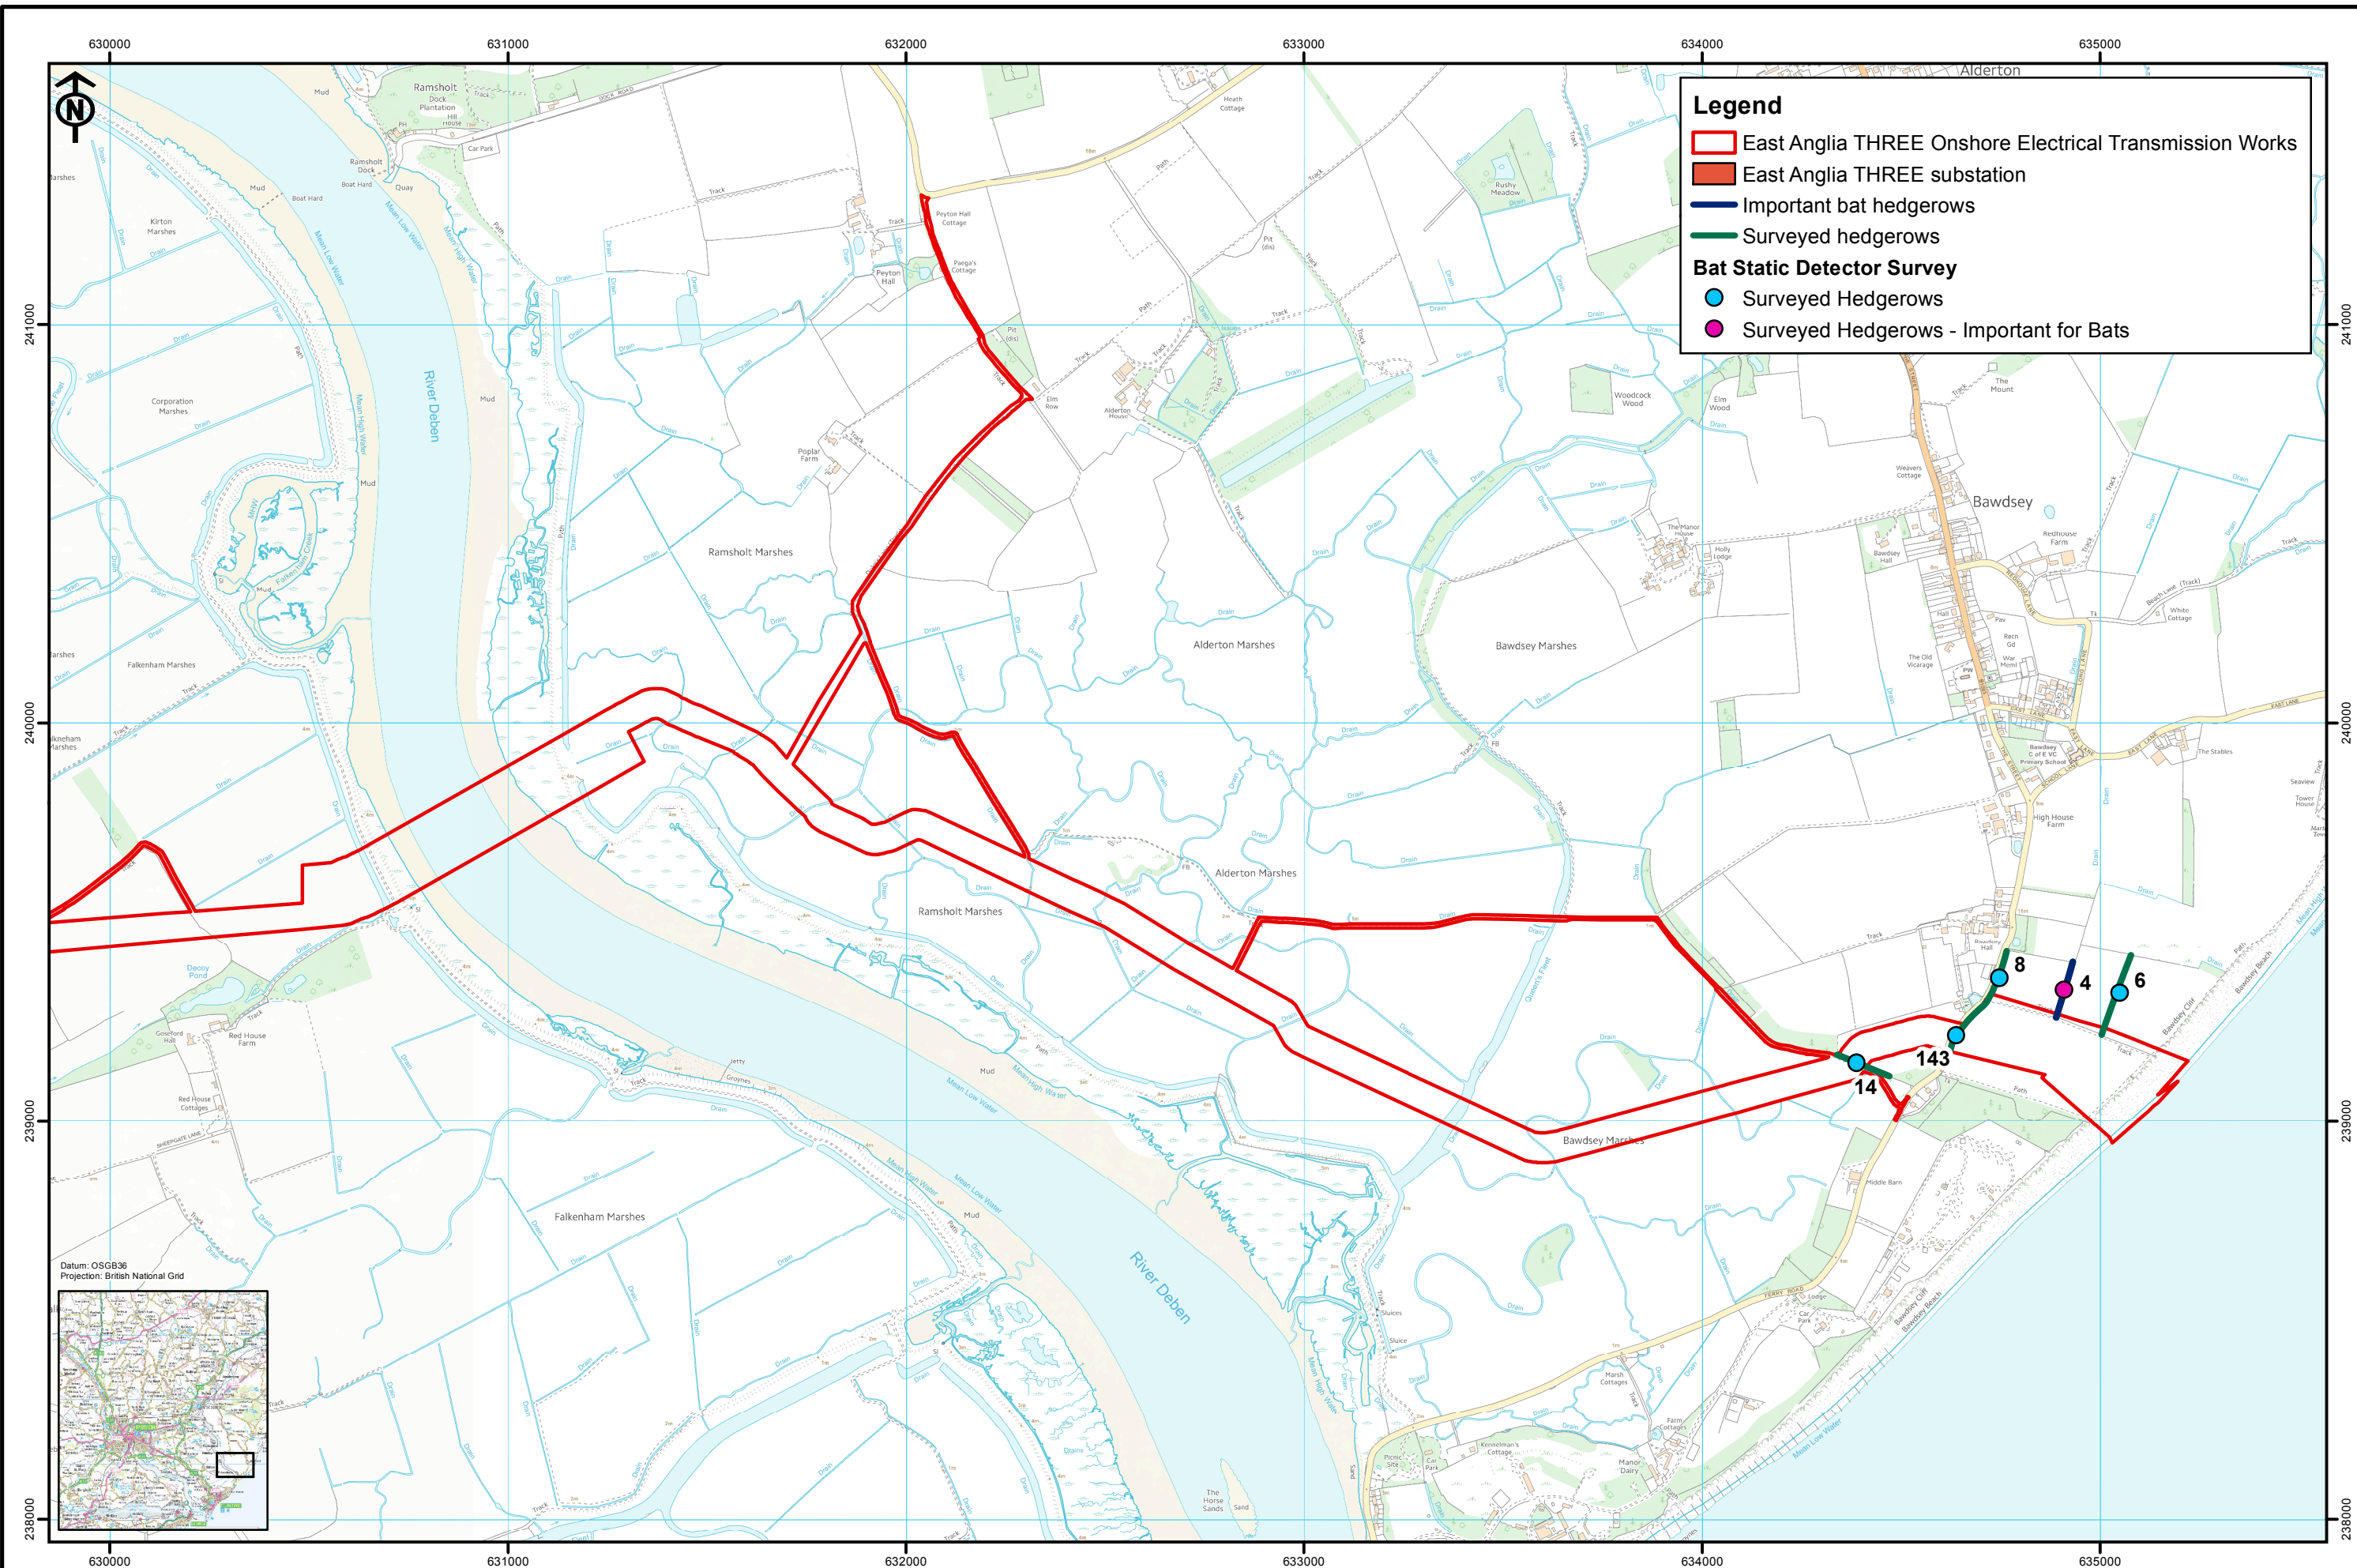

**This Page is Intentionally Blank**

**Legend**

- East Anglia THREE Onshore Electrical Transmission Works
- East Anglia THREE substation
- Important bat hedgerows
- Surveyed hedgerows

**Bat Static Detector Survey**

**East Anglia THREE Limited**  
Bat activity survey locations  
(Sheet 1 of 7)

Drg No	EA3-L-044	<b>Volume</b>	<b>2</b>
Rev	2	<b>Figure</b>	<b>23.15a</b>
Date	26/10/2015		
Layout	N/A		

**Legend**

- East Anglia THREE Onshore Electrical Transmission Works
- East Anglia THREE substation
- Important bat hedgerows
- Surveyed hedgerows