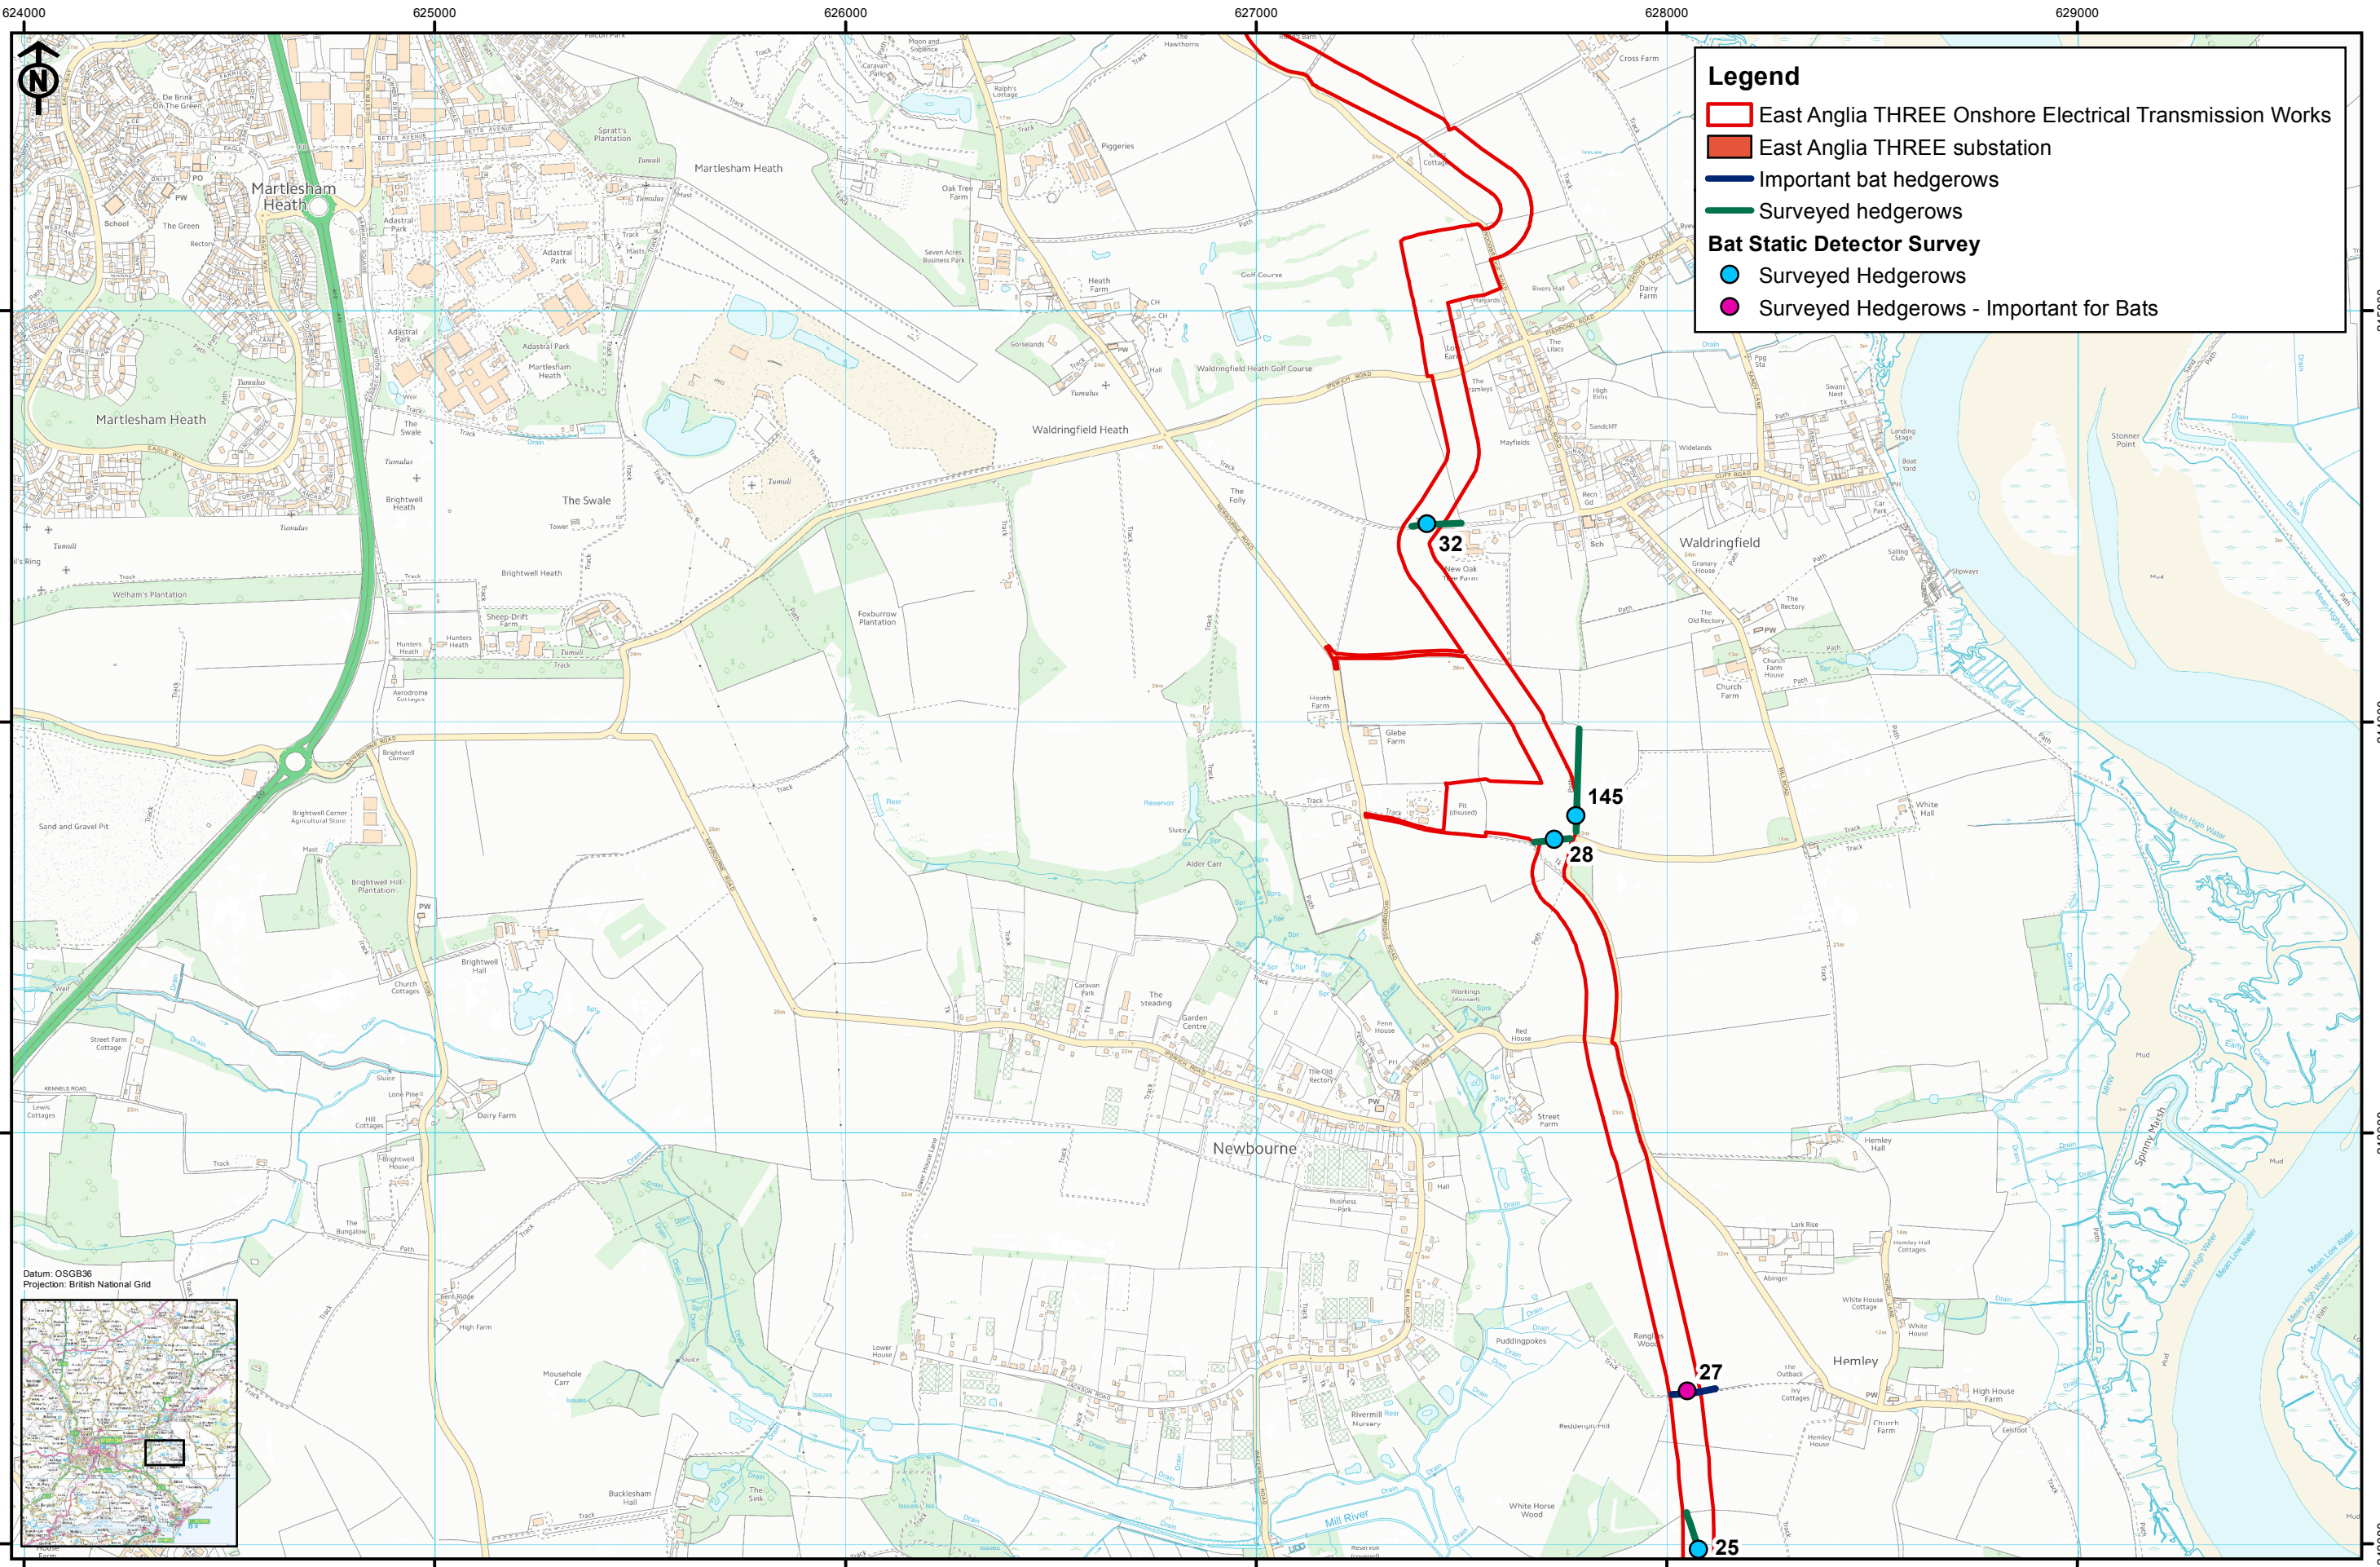

Legend

- East Anglia THREE Onshore Electrical Transmission Works
- East Anglia THREE substation
- Important bat hedgerows
- Surveyed hedgerows

Bat Static Detector Survey

- Surveyed Hedgerows
- Surveyed Hedgerows - Important for Bats

SCOTTISHPOWER RENEWABLES **VATTENFALL**

Rev	Date	By	Comment
2	26/10/15	AB	Second issue
1	06/08/15	JE	First issue

Original A3 Plot Scale 1:15,000

0 250 500 m

© Crown Copyright 2015. All rights reserved.
Ordnance Survey Licence 0100031673.
Ecology data provided by RSK

East Anglia THREE Limited
Bat activity survey locations
(Sheet 3 of 7)

Drg No	EA3-L-044	Volume	2
Rev	2	Figure	23.15c
Date	26/10/2015		
Layout	N/A