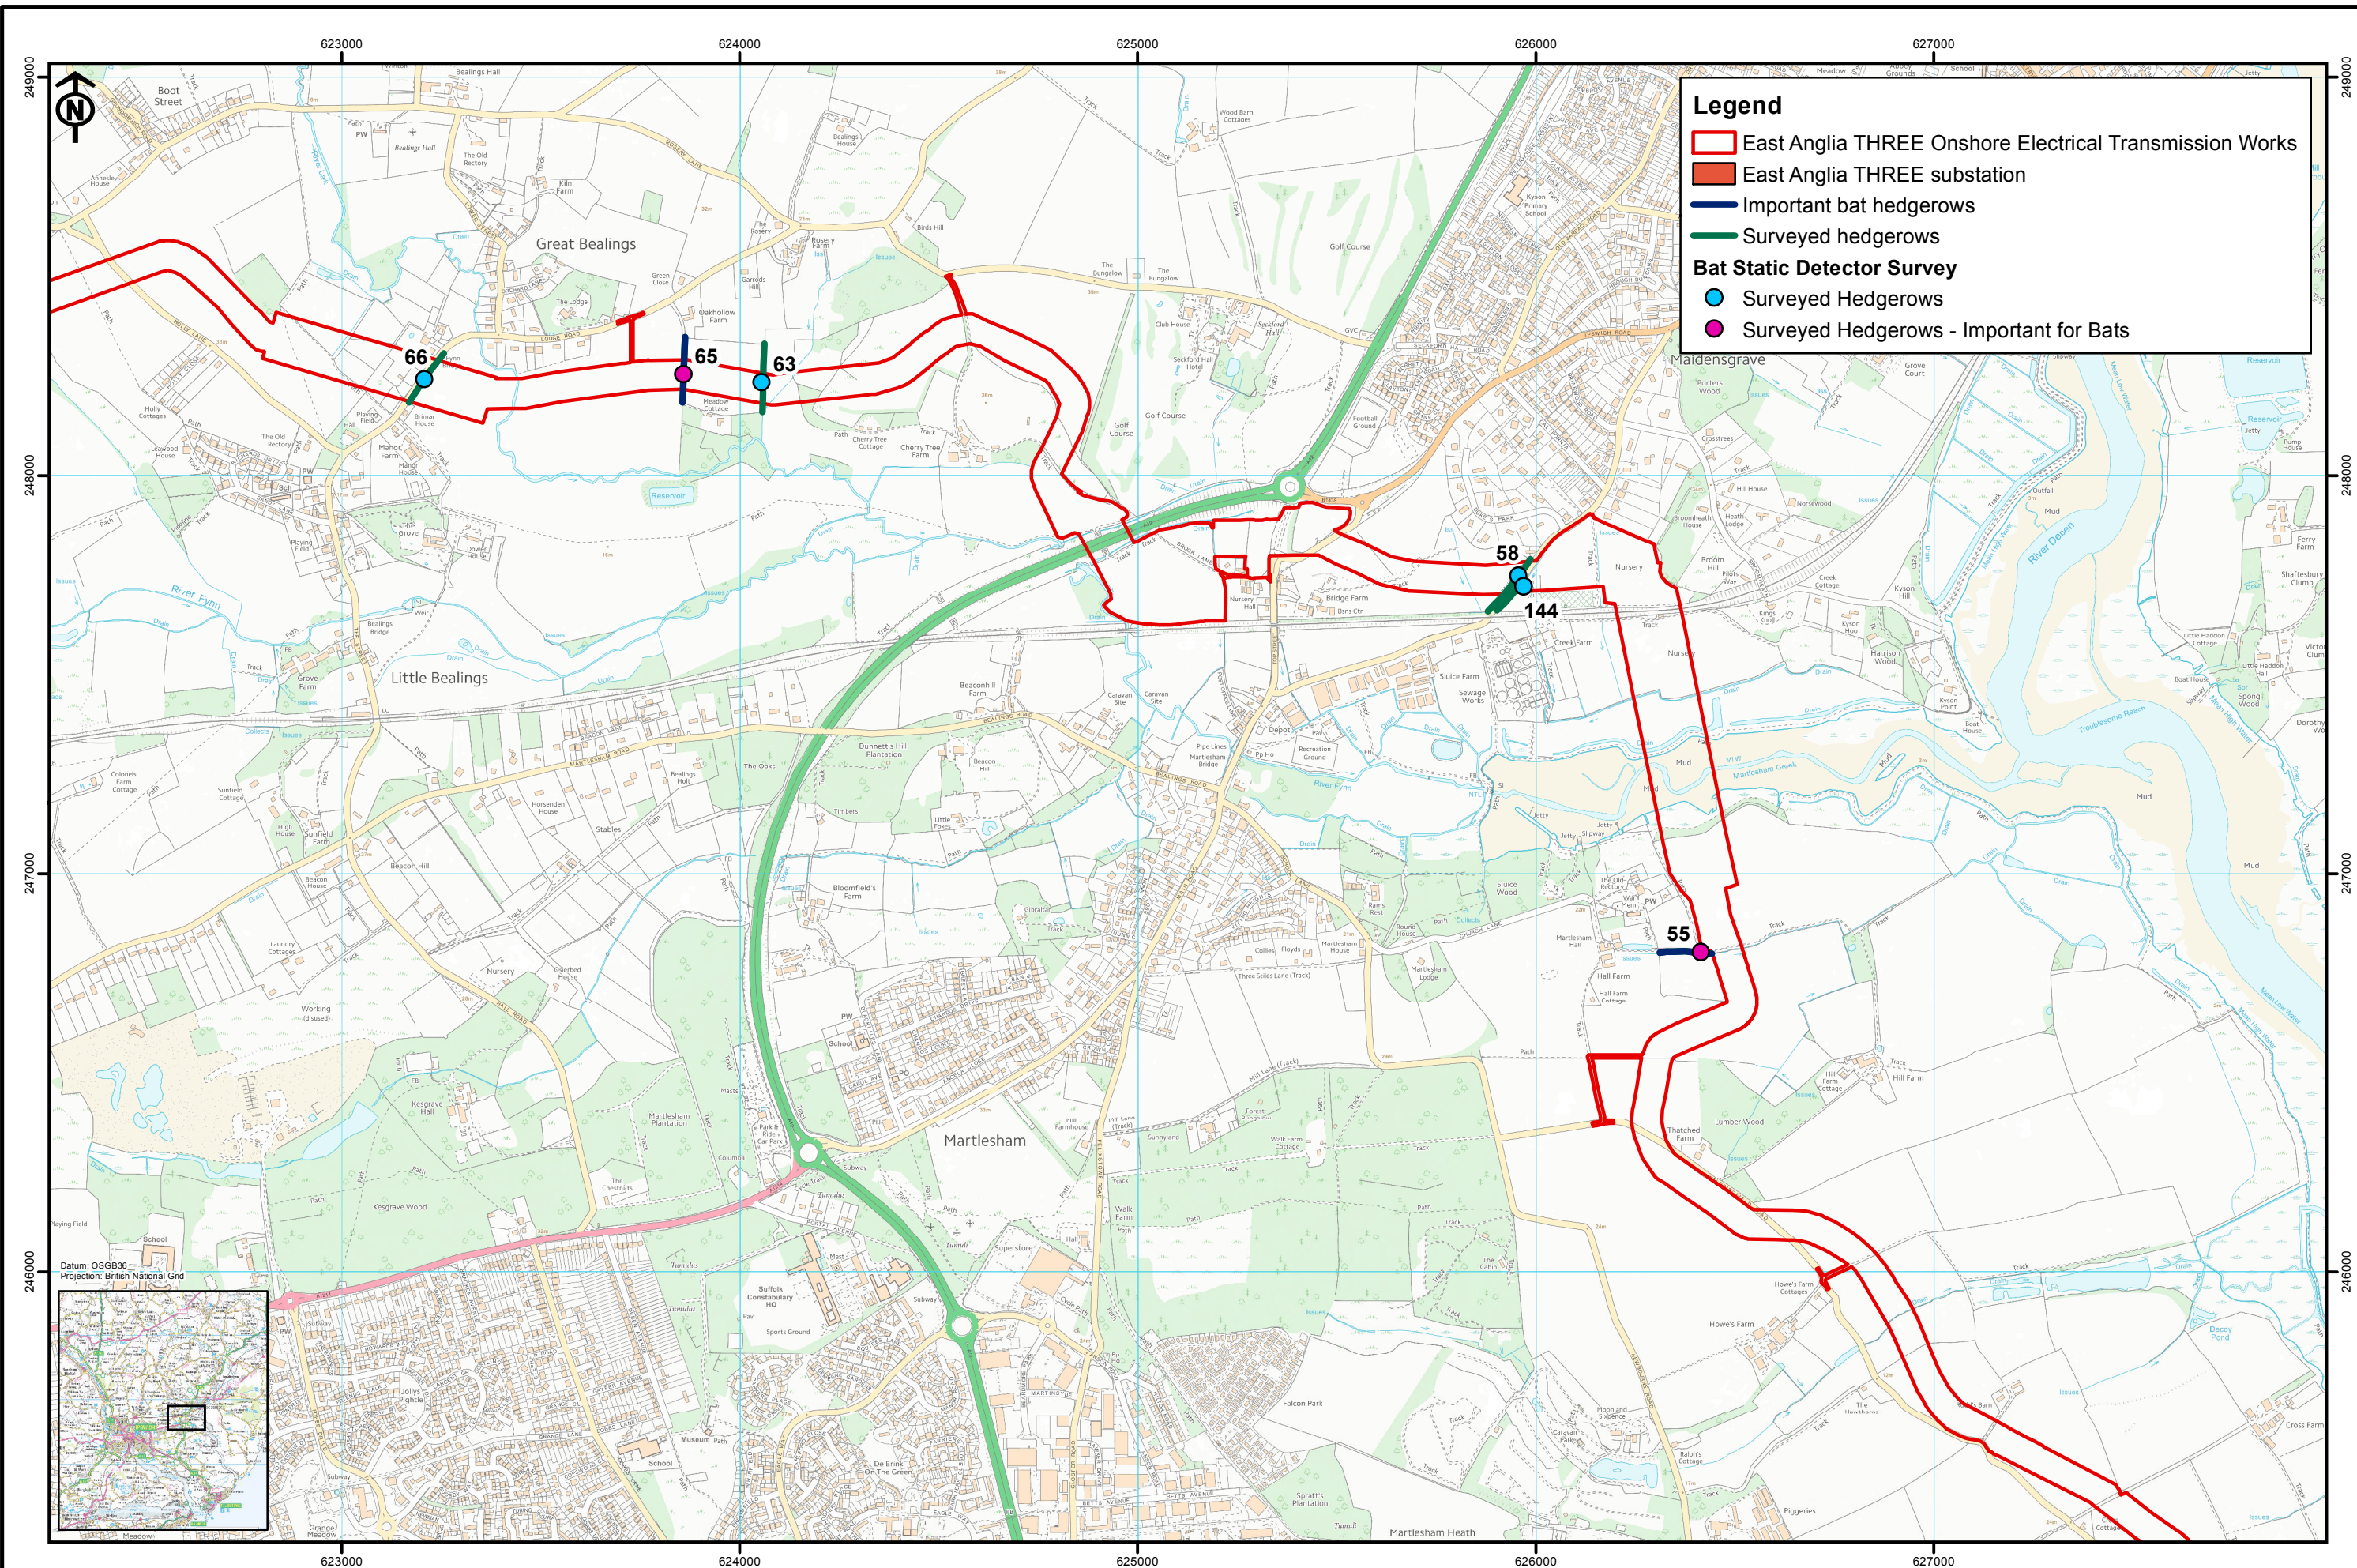

Legend

- East Anglia THREE Onshore Electrical Transmission Works
- East Anglia THREE substation
- Important bat hedgerows
- Surveyed hedgerows

Bat Static Detector Survey

- Surveyed Hedgerows
- Surveyed Hedgerows - Important for Bats

Datum: OSGB36
Projection: British National Grid

Rev	Date	By	Comment
2	26/10/15	AB	Second issue
1	06/08/15	JE	First issue

Original A3 Plot Scale
1:15,000

East Anglia THREE Limited
Bat activity survey locations
(Sheet 4 of 7)

Drg No	EA3-L-044	Volume	2
Rev	2	Figure	23.15d
Date	26/10/2015		
Layout	N/A