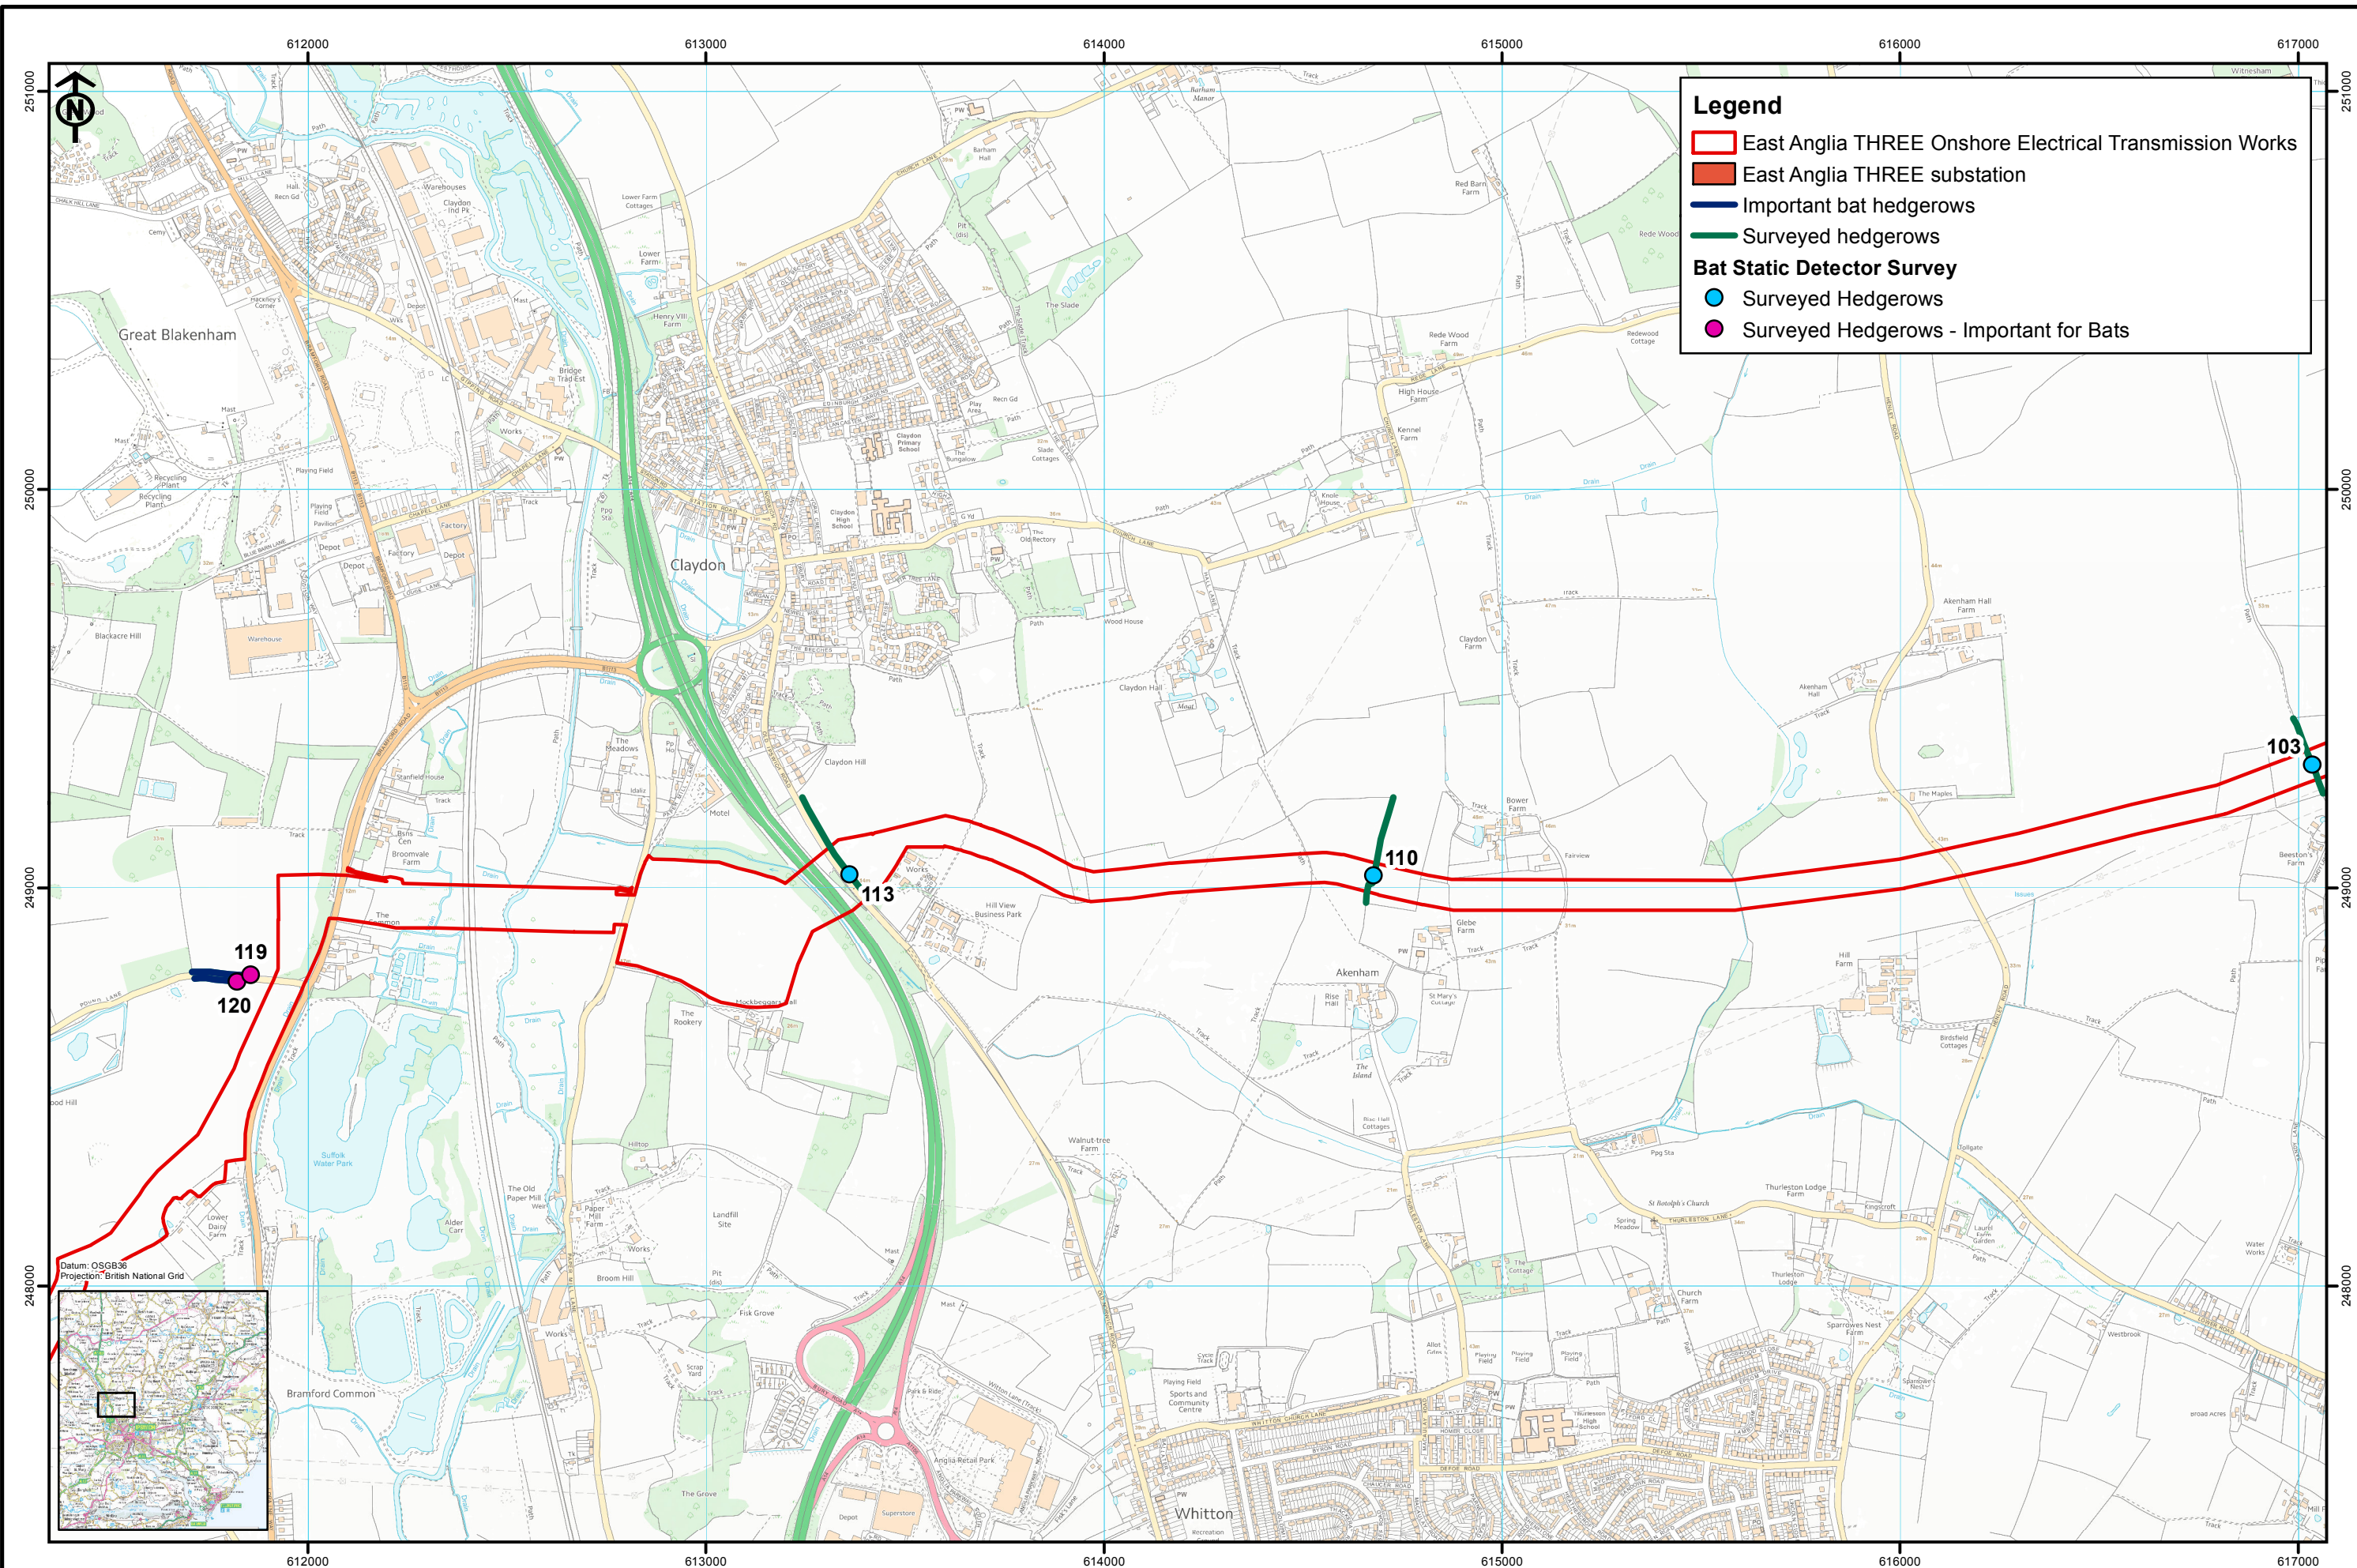

Original A3 Plot Scale  
1:15,000

© Crown Copyright 2015. All rights reserved.  
Ordnance Survey Licence 0100031673.  
Ecology data provided by RSK

**East Anglia THREE Limited**  
Bat activity survey locations  
(Sheet 4 of 7)

Drg No	EA3-L-044	<b>Volume</b>	<b>2</b>
Rev	2	<b>Figure</b>	<b>23.15d</b>
Date	26/10/2015		
Layout	N/A		

**Legend**

- East Anglia THREE Onshore Electrical Transmission Works
- East Anglia THREE substation
- Important bat hedgerows
- Surveyed hedgerows

**Legend**

- East Anglia THREE Onshore Electrical Transmission Works
- East Anglia THREE substation
- Important bat hedgerows
- Surveyed hedgerows

**Bat Static Detector Survey**

- Surveyed Hedgerows
- Surveyed Hedgerows - Important for Bats