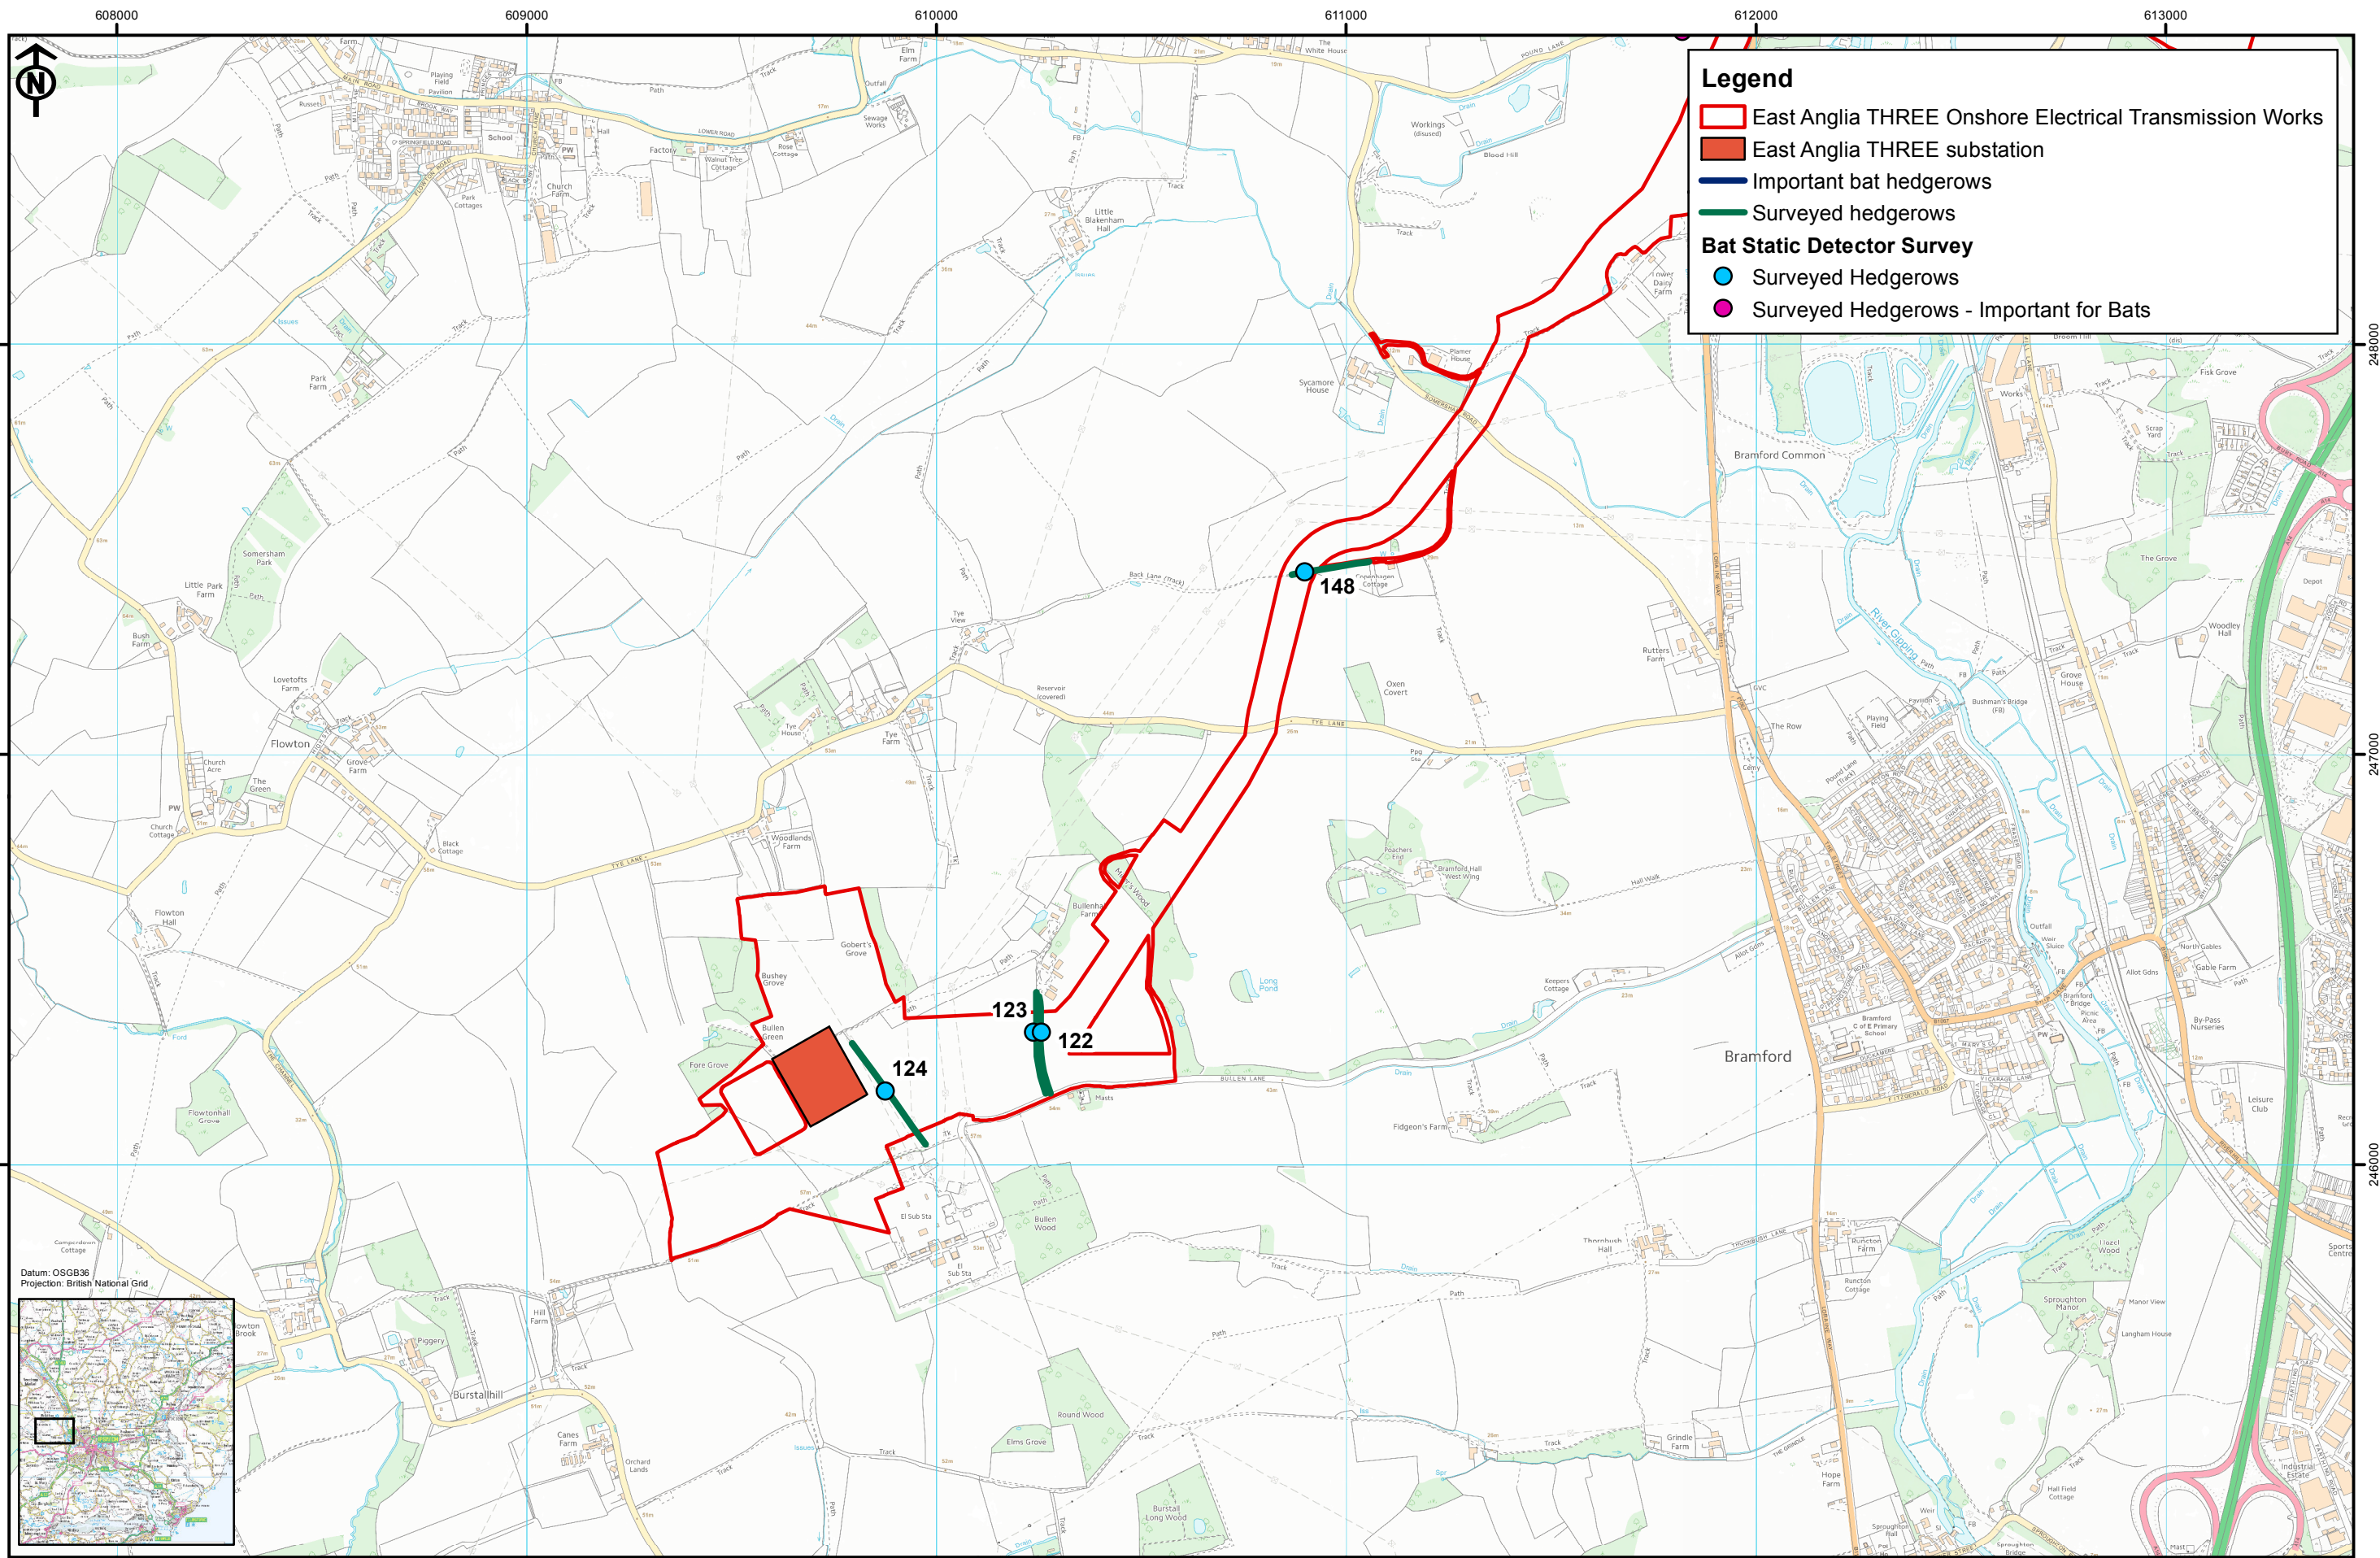

Original A3 Plot Scale 1:15,000

0 250 500 m

© Crown Copyright 2015. All rights reserved.  
Ordnance Survey Licence 0100031673.  
Ecology data provided by RSK

**East Anglia THREE Limited**  
Bat activity survey locations  
(Sheet 3 of 7)

Drg No	EA3-L-044	<b>Volume</b>	<b>2</b>
Rev	2	<b>Figure</b>	<b>23.15d</b>
Date	26/10/2015		
Layout	N/A		

**Legend**

- East Anglia THREE Onshore Electrical Transmission Works
- East Anglia THREE substation
- Important bat hedgerows
- Surveyed hedgerows

**Legend**

- East Anglia THREE Onshore Electrical Transmission Works
- East Anglia THREE substation
- Important bat hedgerows
- Surveyed hedgerows

**Bat Static Detector Survey**

- Surveyed Hedgerows
- Surveyed Hedgerows - Important for Bats

Rev	Date	By	Comment
2	26/10/15	AB	Second issue
1	06/08/15	JE	First issue

Drg No	EA3-L-044	<b>Volume</b>	2
Rev	2	<b>Figure</b>	23.15f
Date	26/10/2015		
Layout	N/A		

**Legend**

- East Anglia THREE Onshore Electrical Transmission Works
- East Anglia THREE substation
- Important bat hedgerows
- Surveyed hedgerows