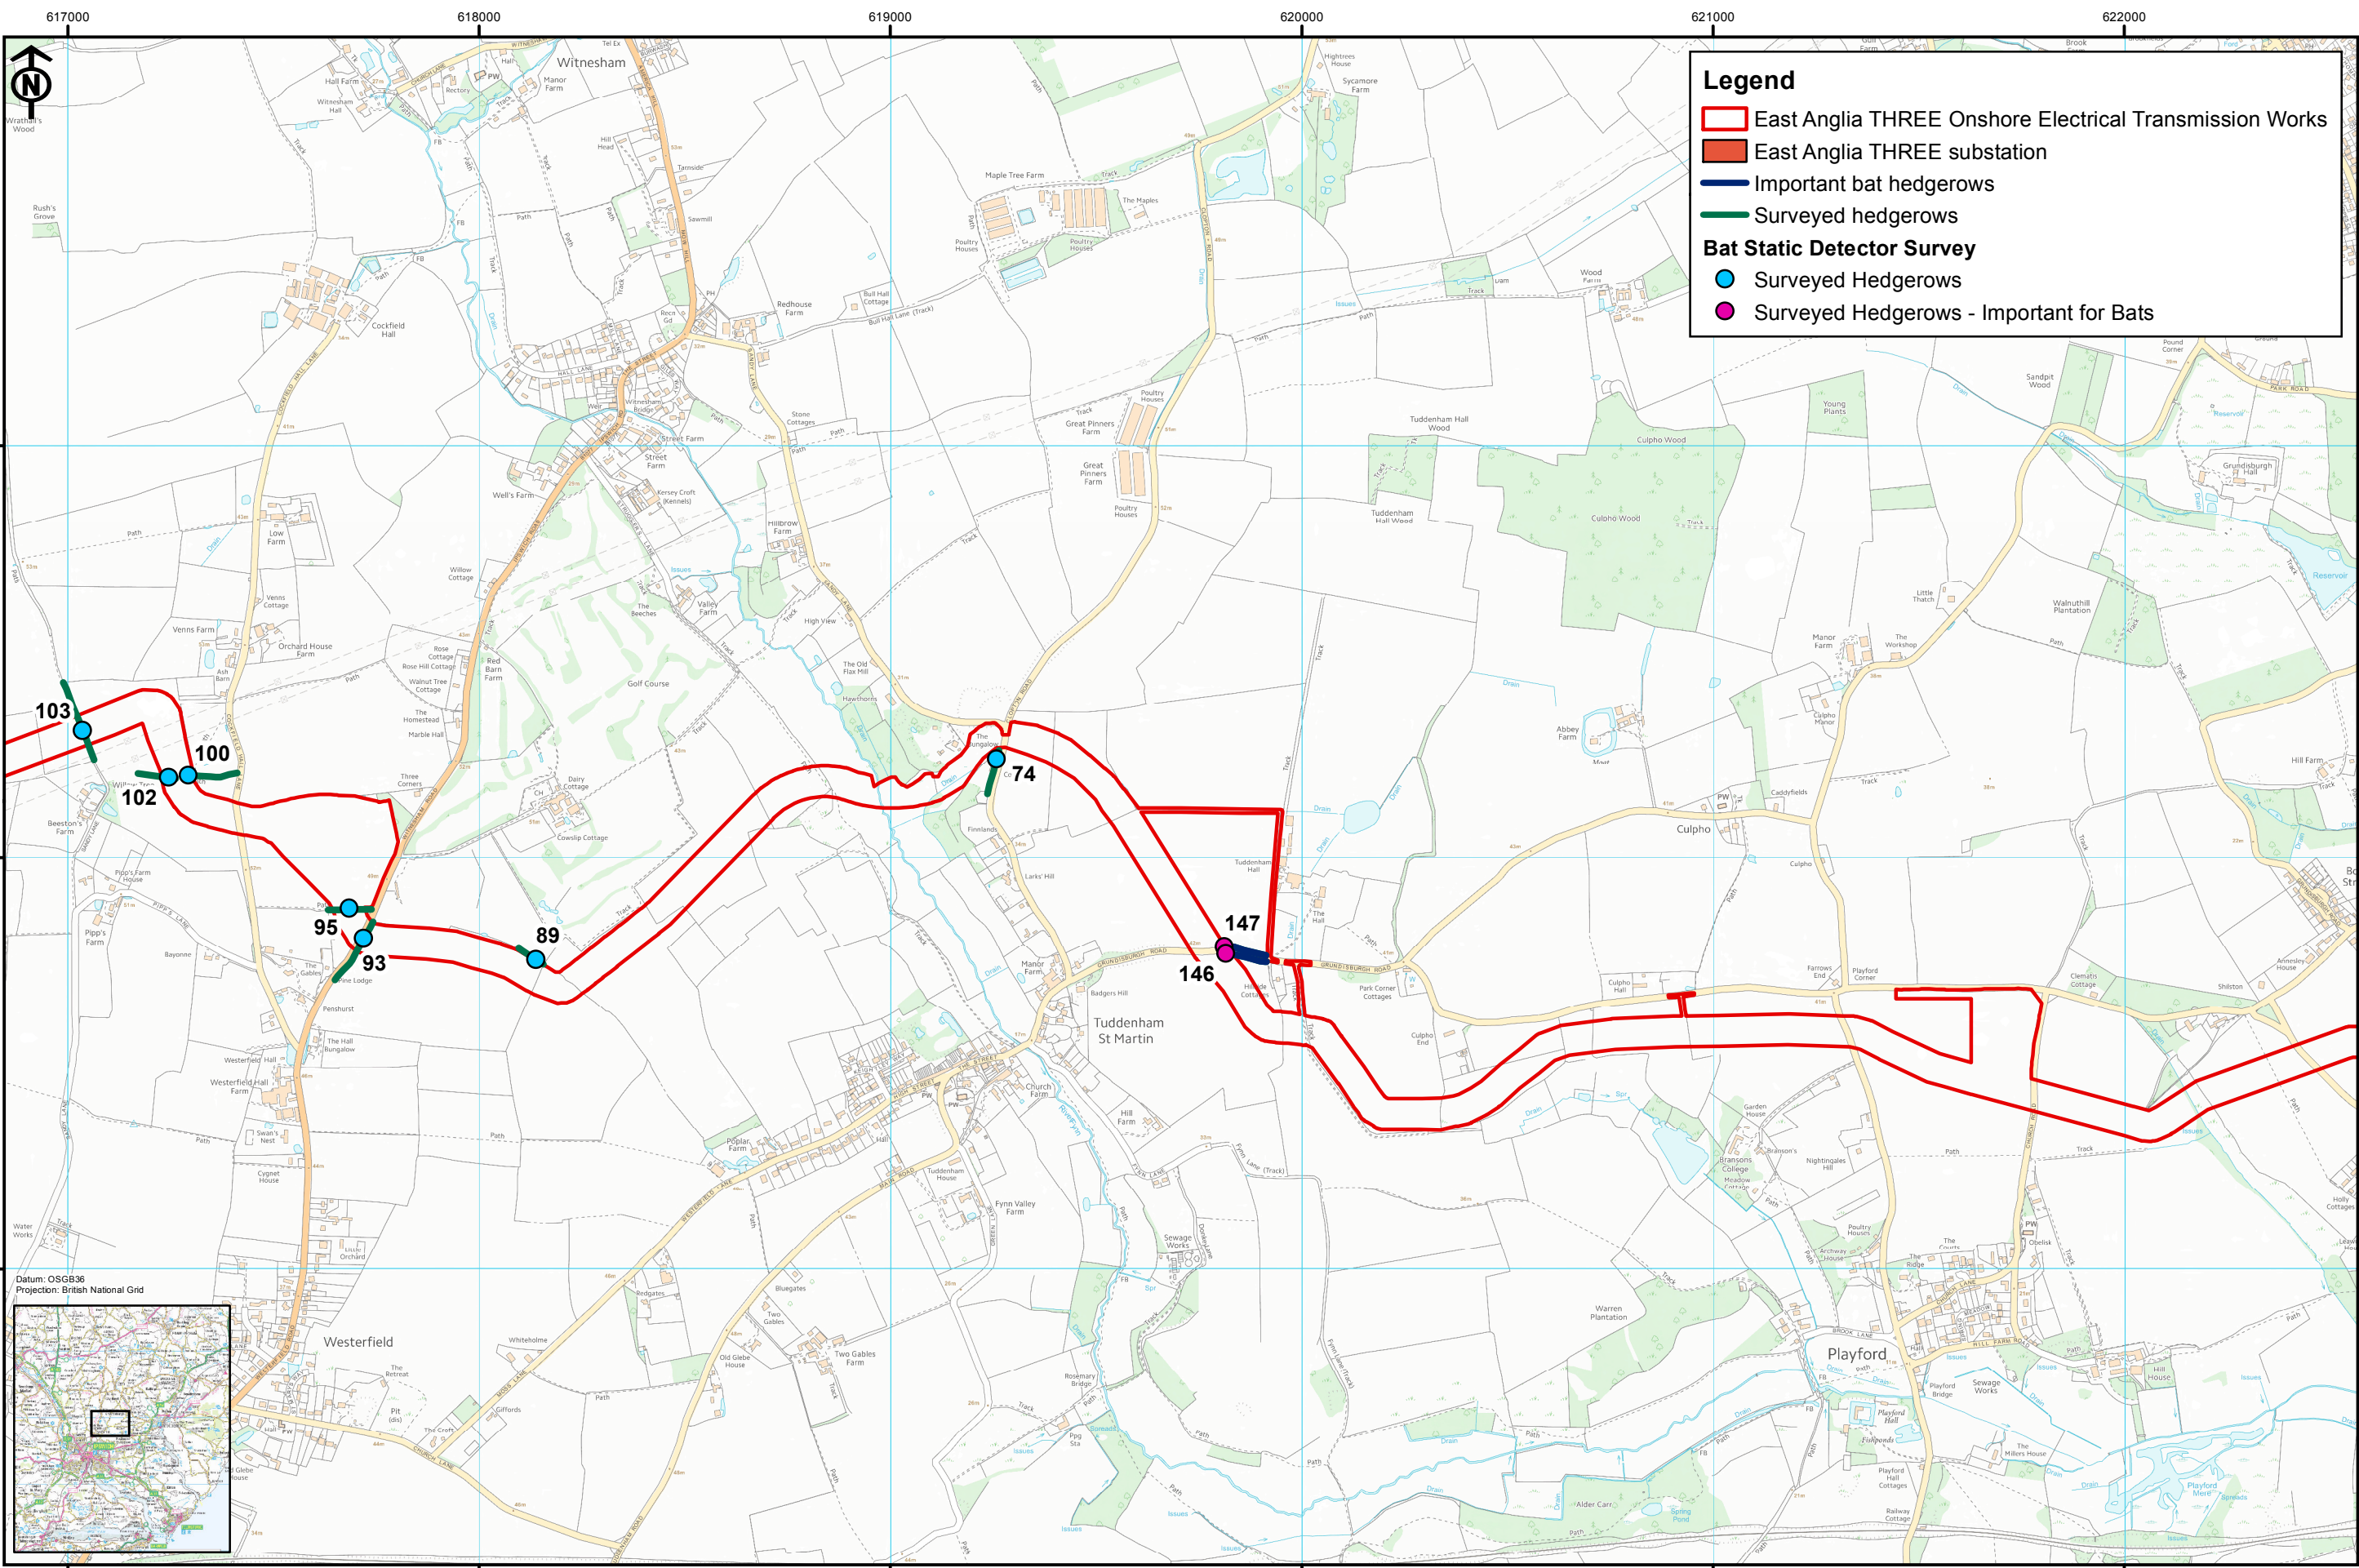

Drg No	EA3-L-044	<b>Volume</b>	<b>2</b>
Rev	2	<b>Figure</b>	<b>23.15c</b>
Date	26/10/2015		
Layout	N/A		

**Legend**

- East Anglia THREE Onshore Electrical Transmission Works
- East Anglia THREE substation
- Important bat hedgerows
- Surveyed hedgerows

Original A3 Plot Scale  
1:15,000

© Crown Copyright 2015. All rights reserved.  
Ordnance Survey Licence 0100031673.  
Ecology data provided by RSK

**East Anglia THREE Limited**  
Bat activity survey locations  
(Sheet 4 of 7)

Drg No	EA3-L-044	<b>Volume</b>	<b>2</b>
Rev	2	<b>Figure</b>	<b>23.15d</b>
Date	26/10/2015		
Layout	N/A		

**Legend**

- East Anglia THREE Onshore Electrical Transmission Works
- East Anglia THREE substation
- Important bat hedgerows
- Surveyed hedgerows