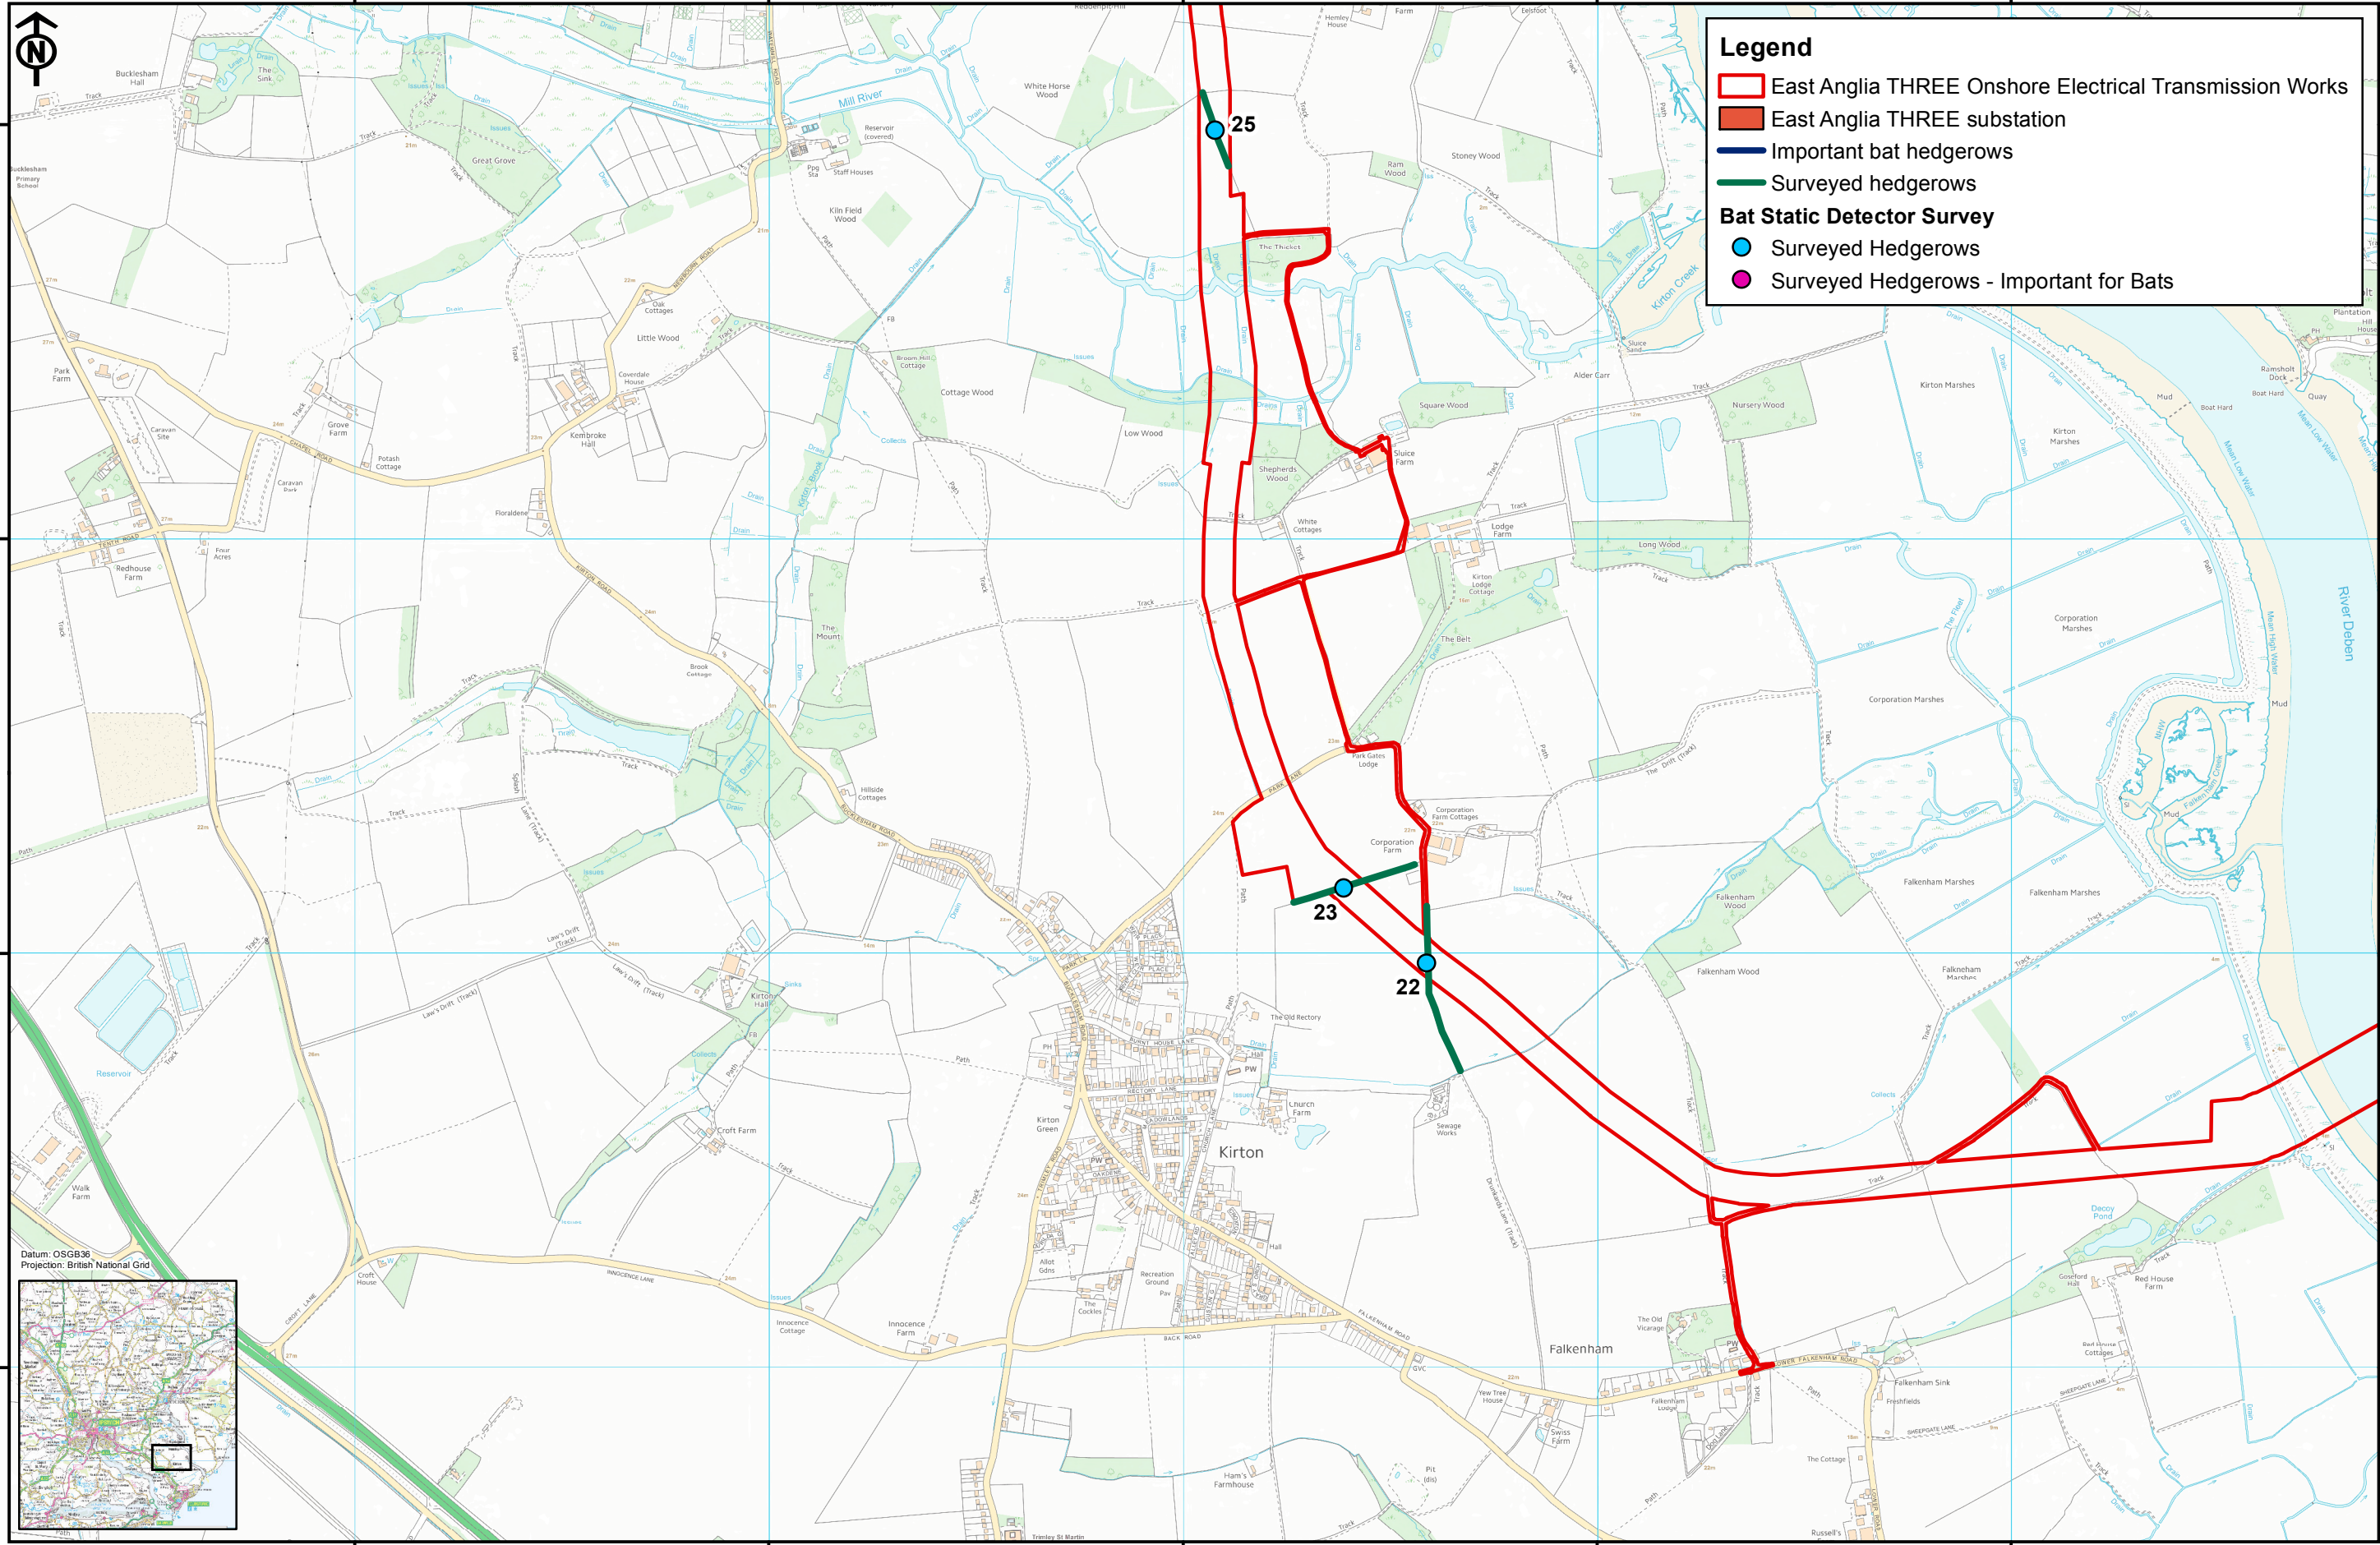

**This Page is Intentionally Blank**

**Legend**

- East Anglia THREE Onshore Electrical Transmission Works
- East Anglia THREE substation
- Important bat hedgerows
- Surveyed hedgerows

**Bat Static Detector Survey**

**East Anglia THREE Limited**  
Bat activity survey locations  
(Sheet 1 of 7)

Drg No	EA3-L-044	<b>Volume</b>	<b>2</b>
Rev	2	<b>Figure</b>	<b>23.15a</b>
Date	26/10/2015		
Layout	N/A		

**Legend**

- East Anglia THREE Onshore Electrical Transmission Works
- East Anglia THREE substation
- Important bat hedgerows
- Surveyed hedgerows