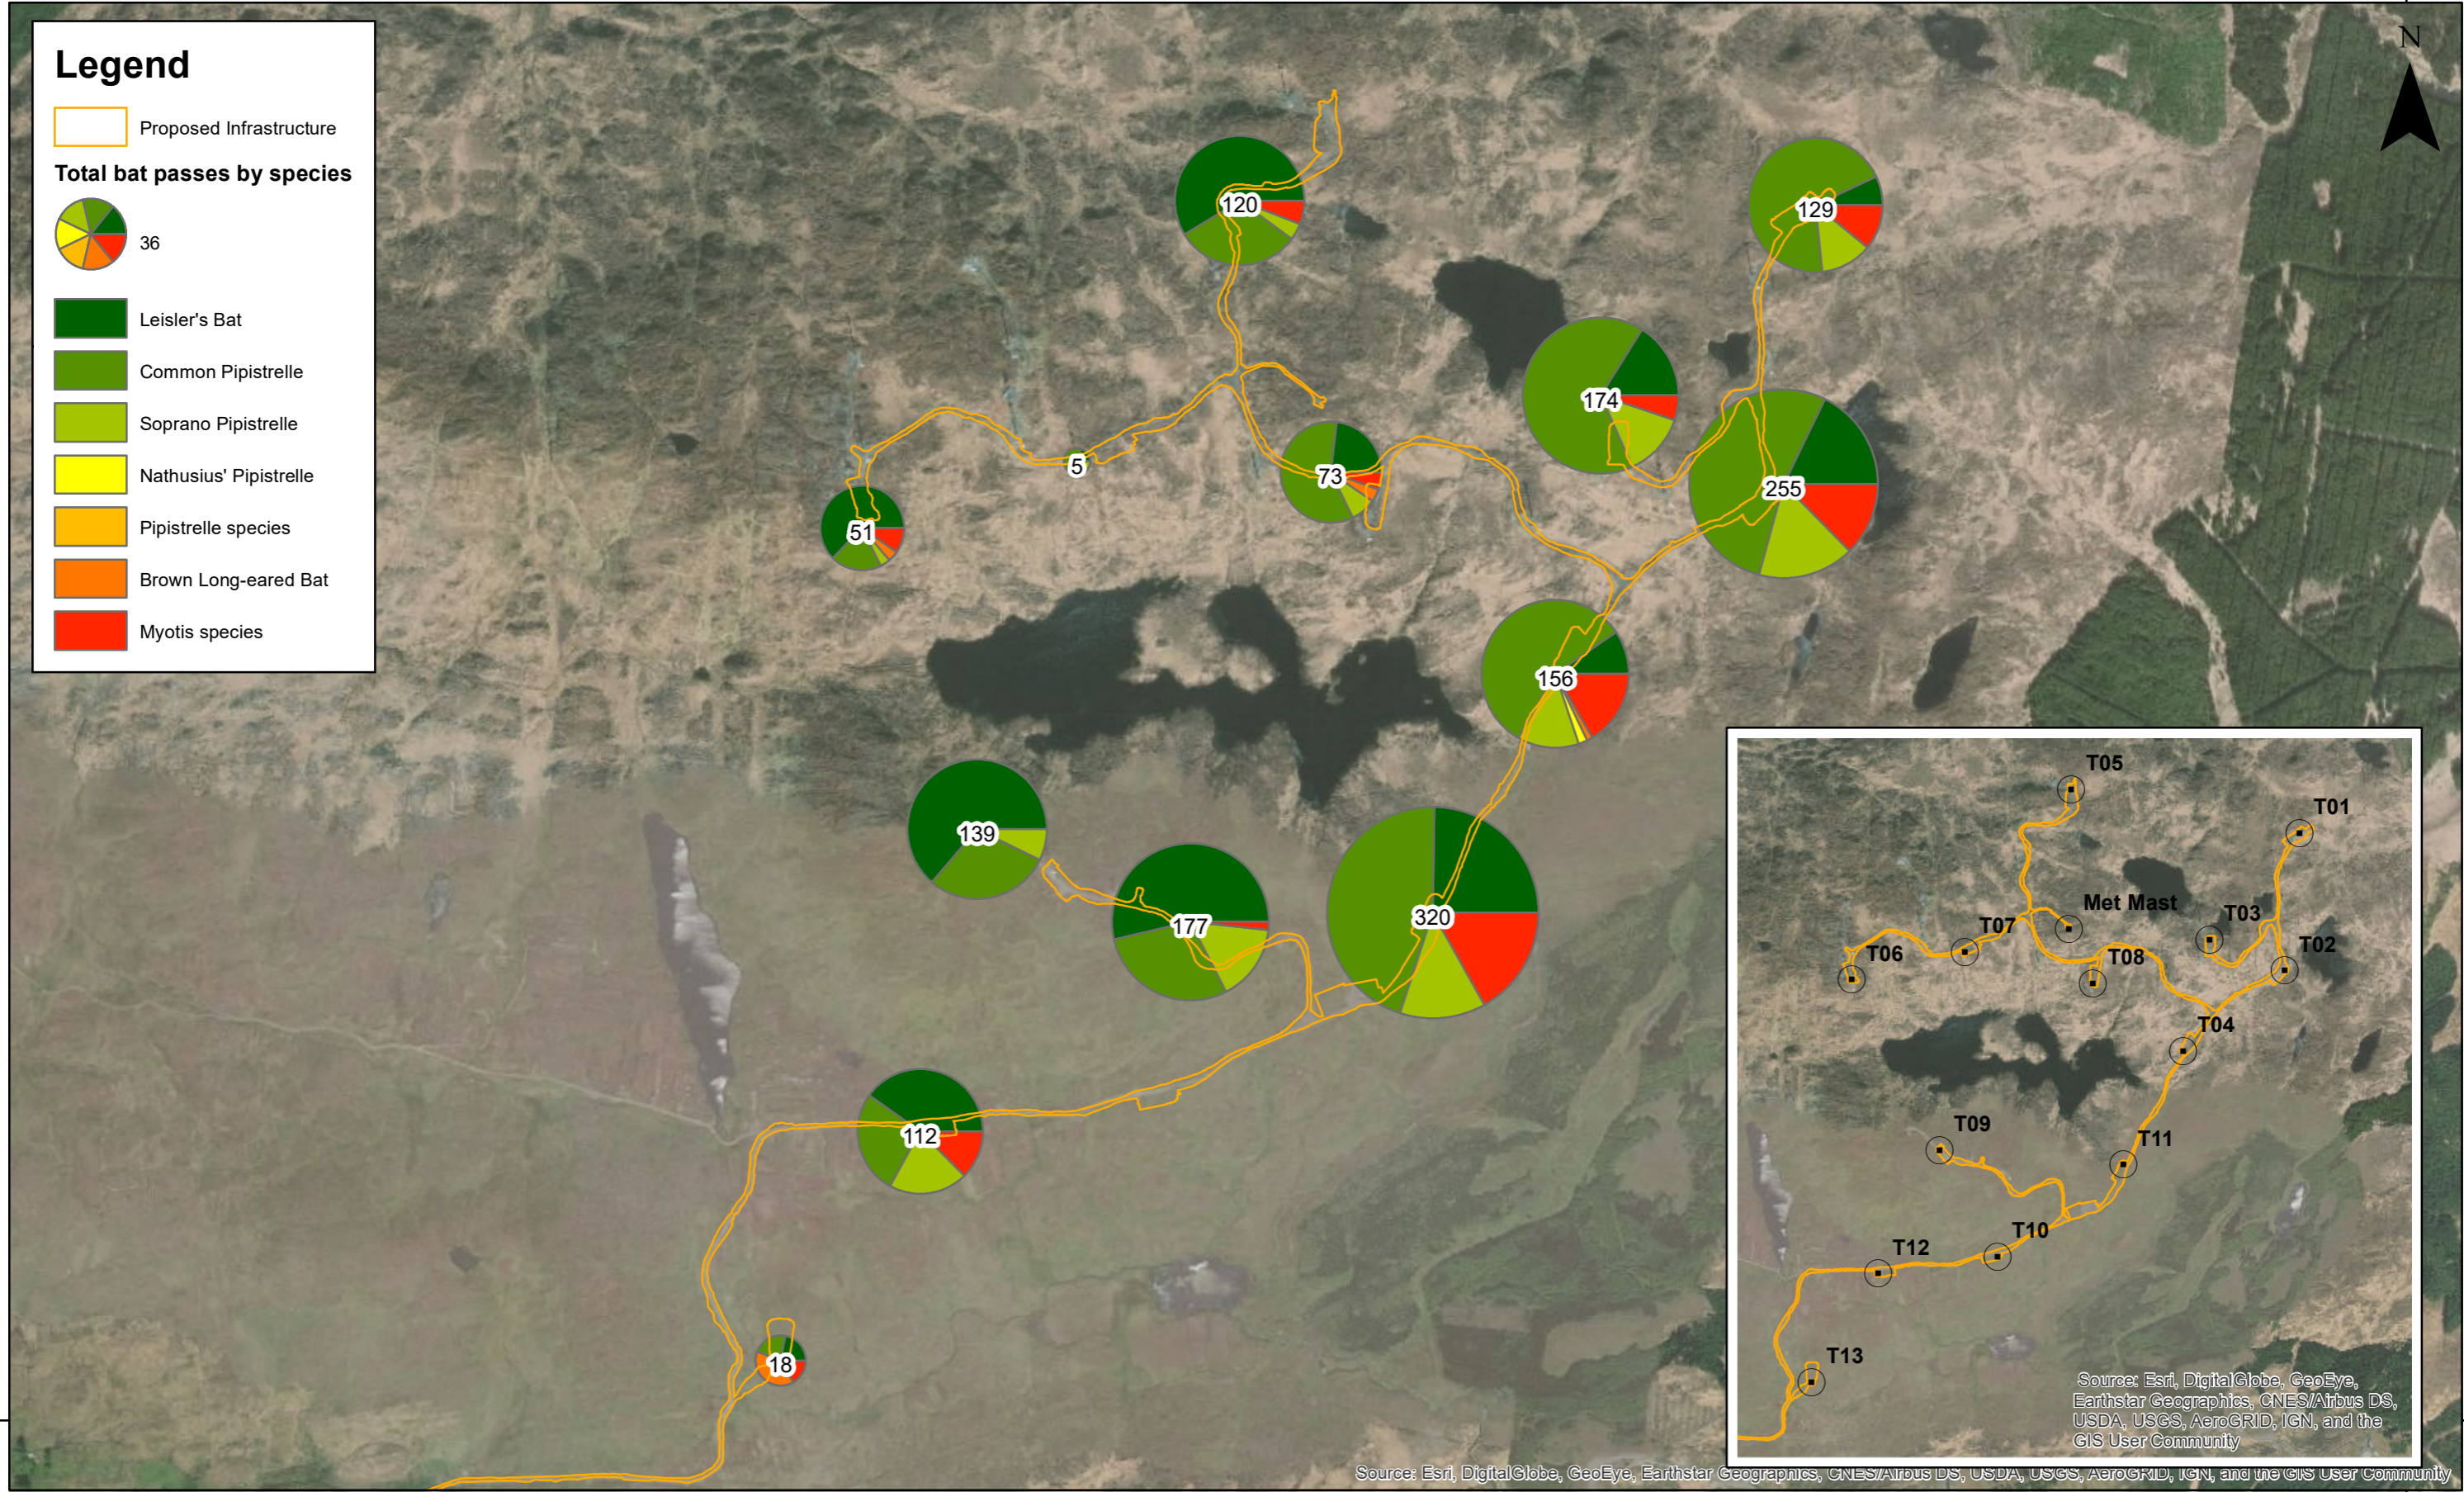

-880000

Legend

Proposed Infrastructure

Total bat passes by species

-  36
-  Leisler's Bat
-  Common Pipistrelle
-  Soprano Pipistrelle
-  Nathusius' Pipistrelle
-  Pipistrelle species
-  Brown Long-eared Bat
-  Myotis species

Source: Esri, DigitalGlobe, GeoEye, Earthstar Geographics, CNES/Airbus DS, USDA, USGS, AeroGRID, IGN, and the GIS User Community

7300000

7300000

-880000

Rev	Date	By	Comment
A	17/12/19	WW	First Issue.

1:20,000
Scale @ A3

Source: Esri, DigitalGlobe, GeoEye, Earthstar Geographics, CNES/Airbus DS, USDA, USGS, AeroGRID, IGN, and the GIS User Community

Barnesmore Windfarm Repowering

6.13 - Total bat passes by species Spring

Drg No	EIAR Chap 6 Biodiversity	
Rev	A	Datum: TM65
Date	17/12/19	Projection: TM
Figure	6.13	