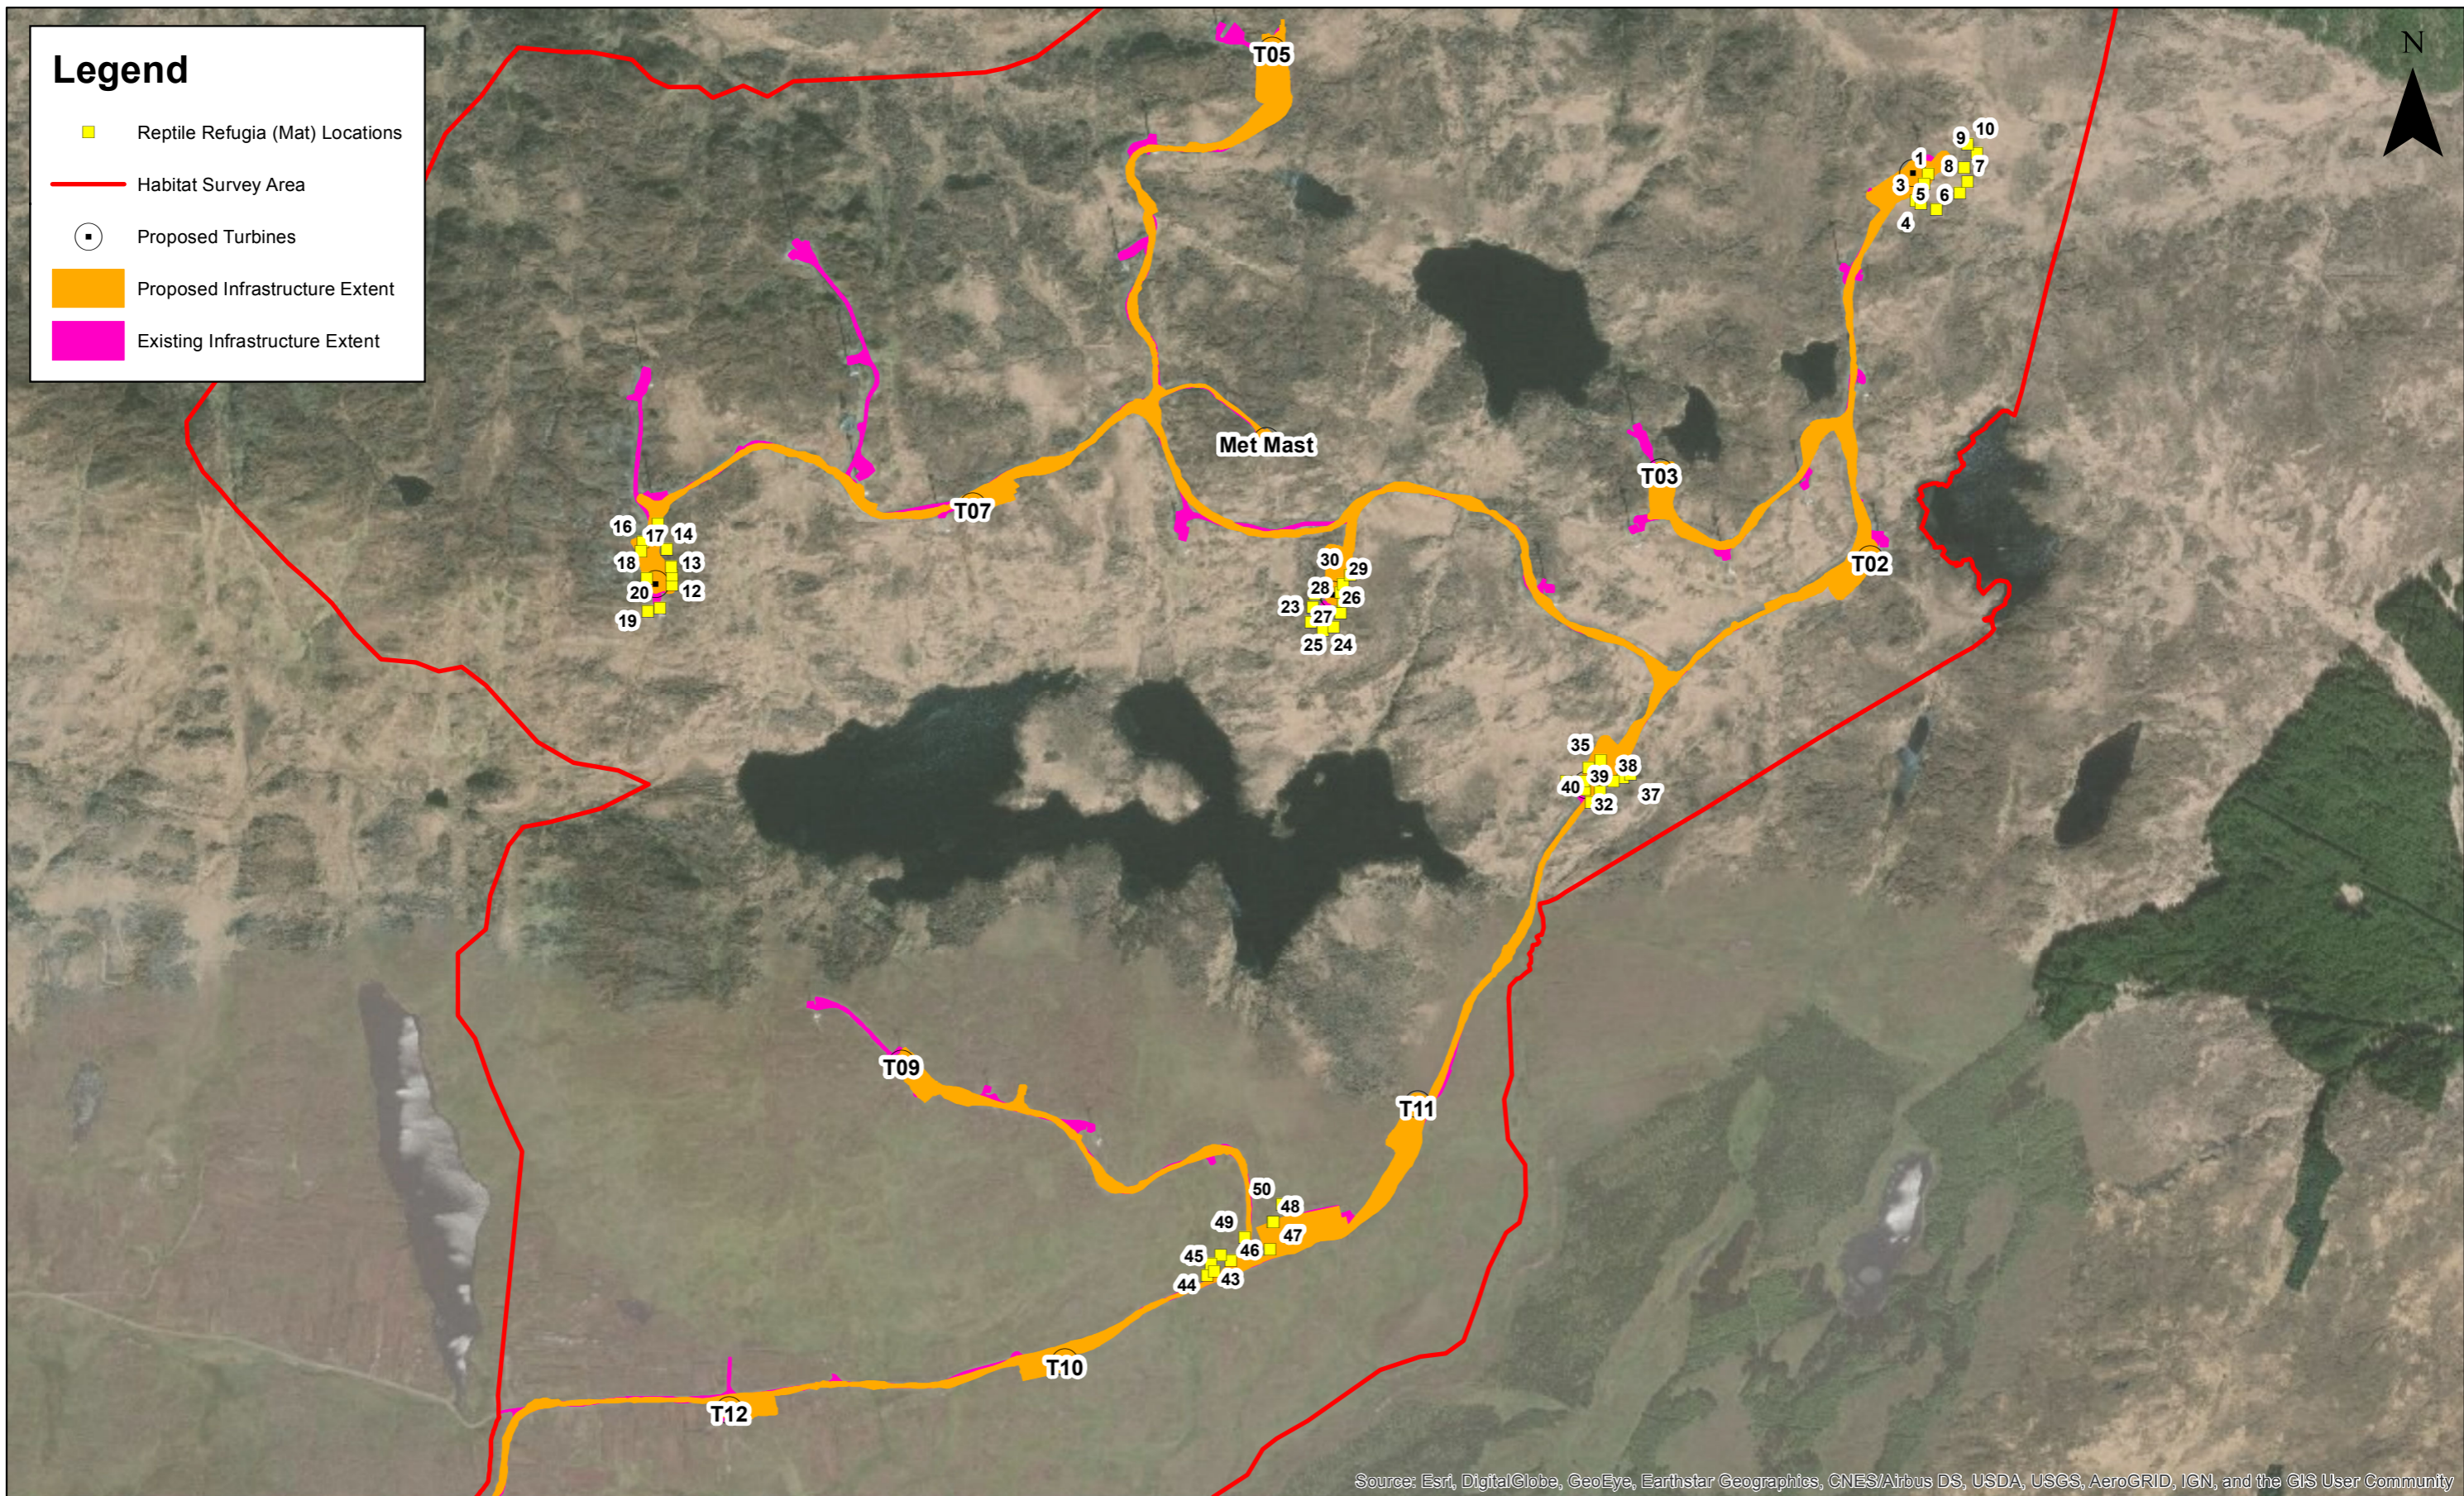

# Legend

- Reptile Refugia (Mat) Locations
- Habitat Survey Area
- Proposed Turbines
- Proposed Infrastructure Extent
- Existing Infrastructure Extent

Source: Esri, DigitalGlobe, GeoEye, Earthstar Geographics, CNES/Airbus DS, USDA, USGS, AeroGRID, IGN, and the GIS User Community

Rev	Date	By	Comment
A	17/12/19	RN	First Issue.

1:15,000  
Scale @ A3

Source: Esri, DigitalGlobe, GeoEye, Earthstar Geographics, CNES/Airbus DS, USDA, USGS, AeroGRID, IGN, and the GIS User Community

## Barnesmore Windfarm Repowering 6.5 - Reptile Refugia (Mat) Locations

Drg No	EIAR Chap 6 Biodiversity	
Rev	A	Datum: TM65
Date	17/12/19	Projection: TM
Figure	6.5	