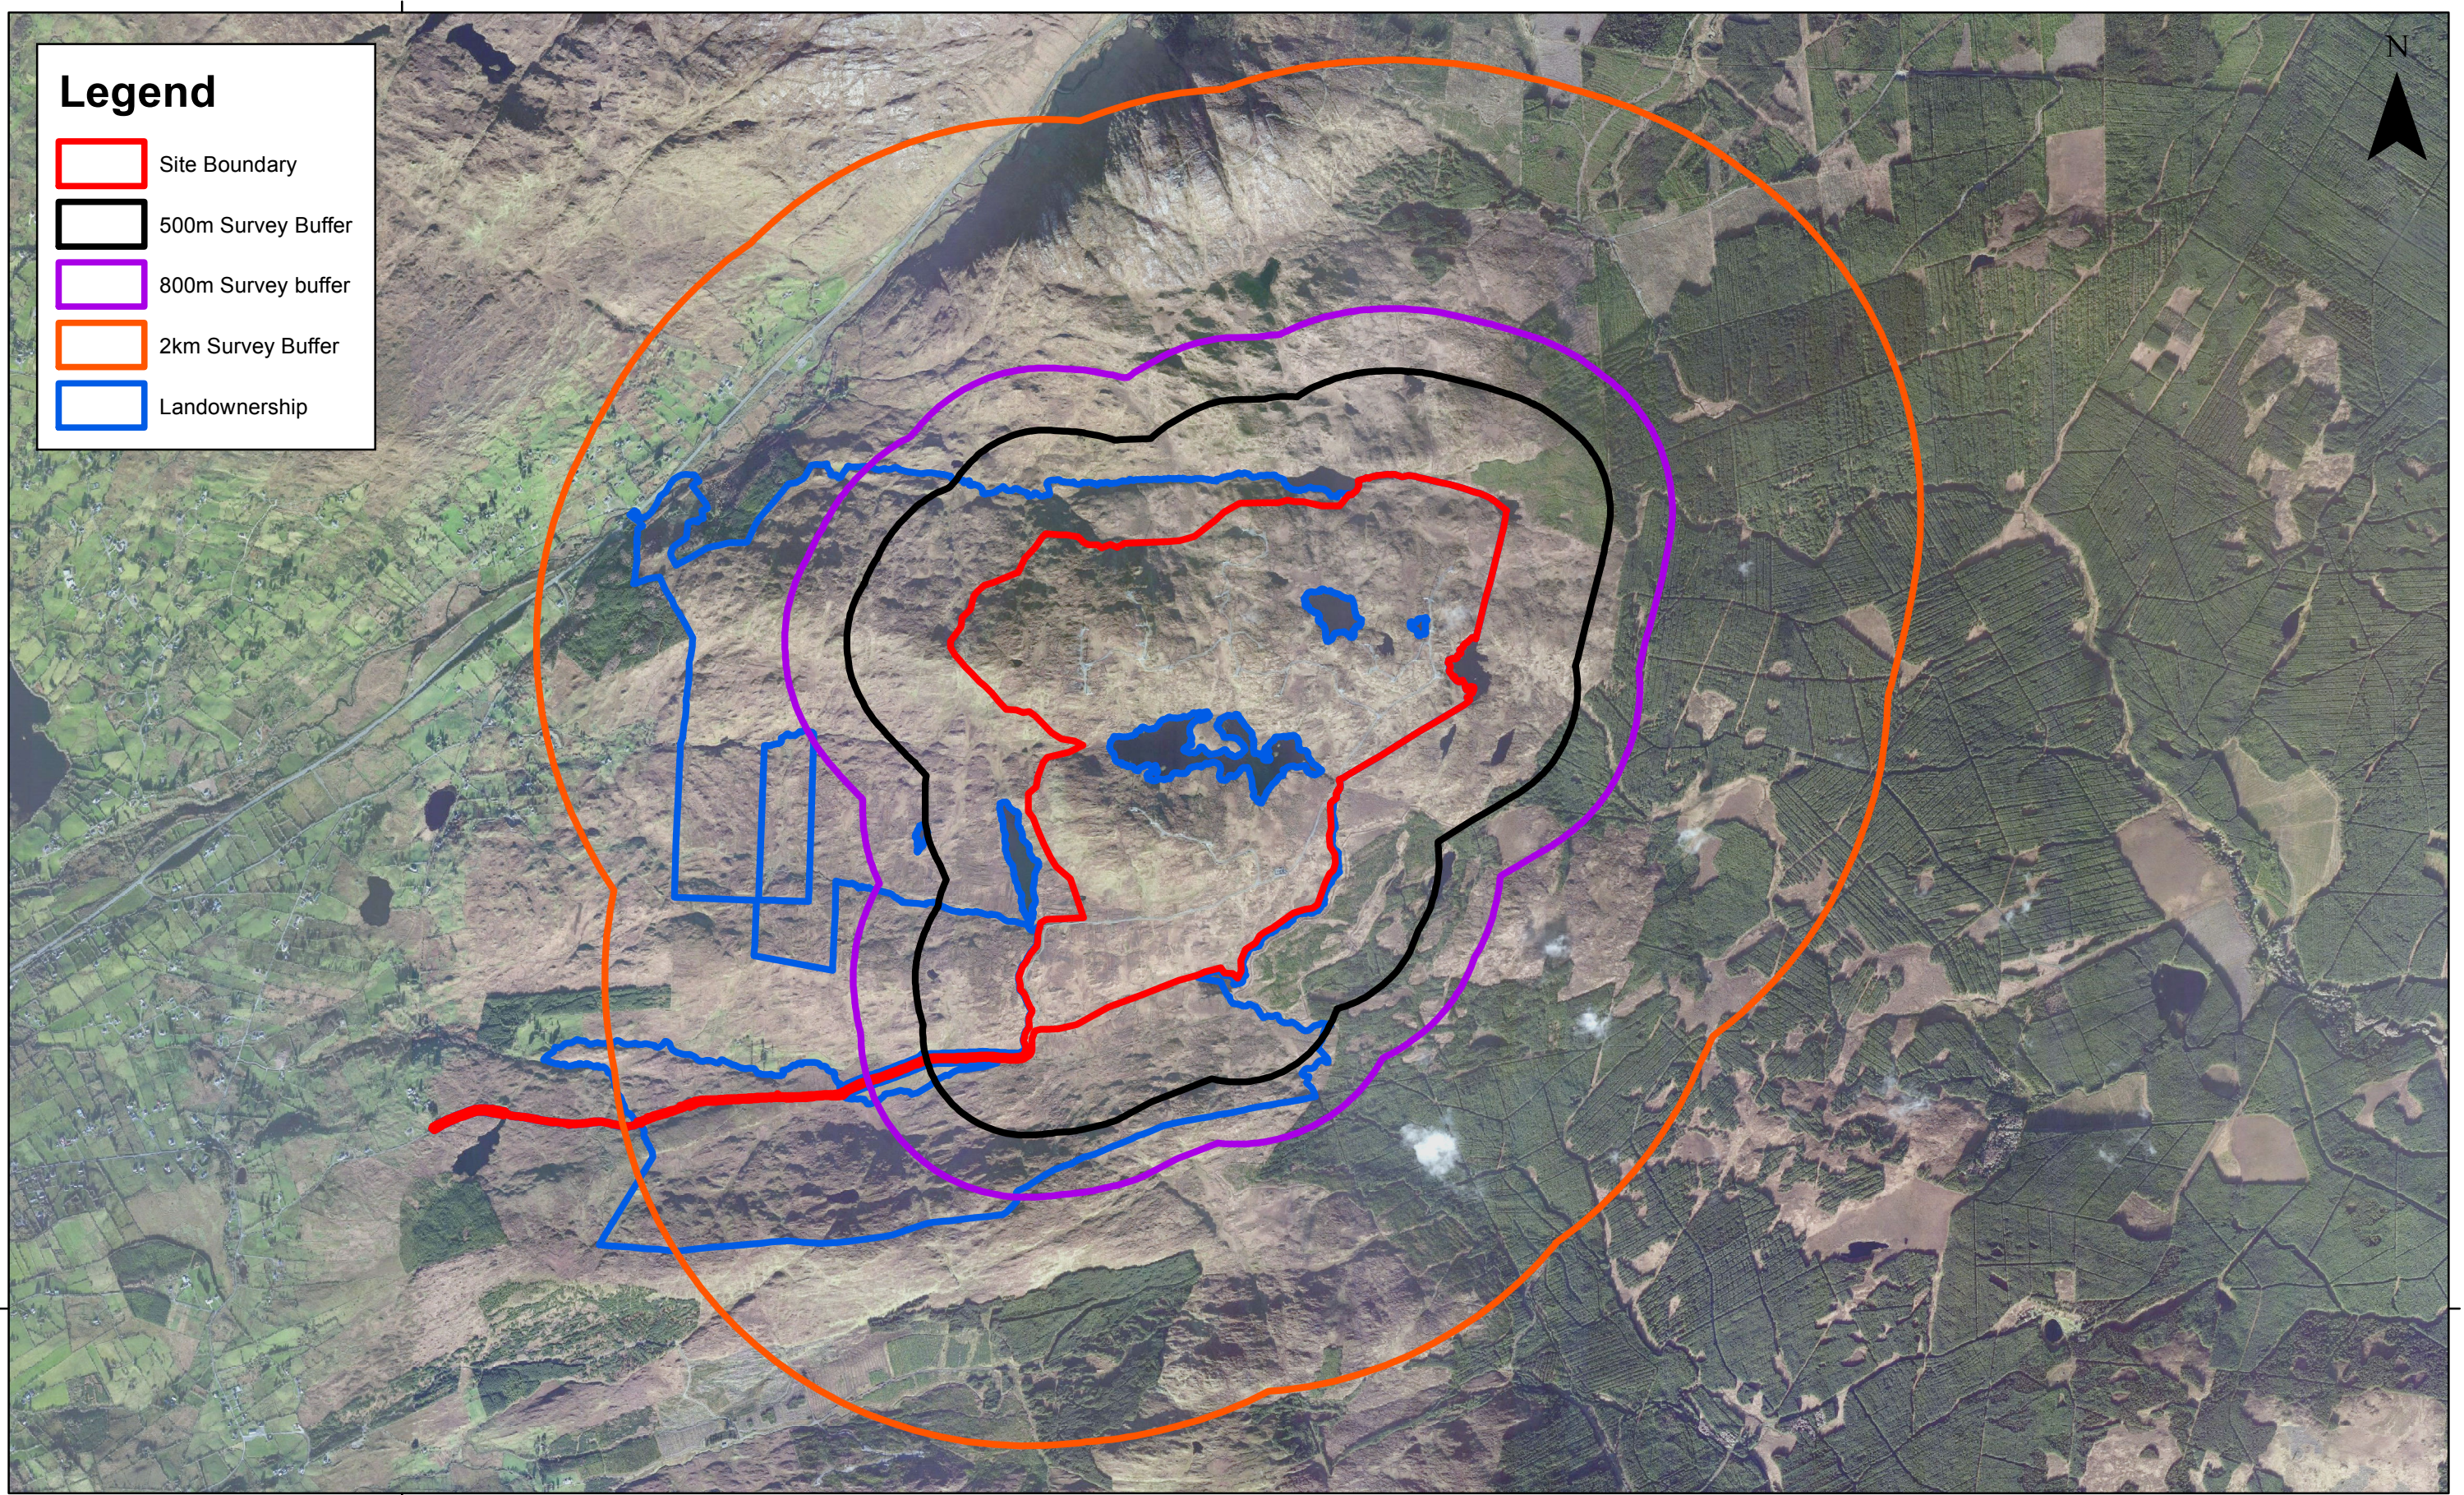

200000

Legend

- Site Boundary
- 500m Survey Buffer
- 800m Survey buffer
- 2km Survey Buffer
- Landownership

380000

380000

200000

Rev	Date	By	Comment
A	05/11/19	BSL	First Issue.

1:30,000
Scale @ A3

This is Crown Copyright and is reproduced with the permission of Land & Property Services under delegated authority the Controller of Her Majesty's Stationery Office © Ordnance Survey Ireland/Government of Ireland Licence Number 100,220-520473

Barnesmore Windfarm Repowering Ornithological Survey Areas - Aerial Figure 7.2

Drg No	BWF Ornithology	
Rev	A	Datum: TM65
Date	05/11/19	Projection: TM
Figure	7.2	