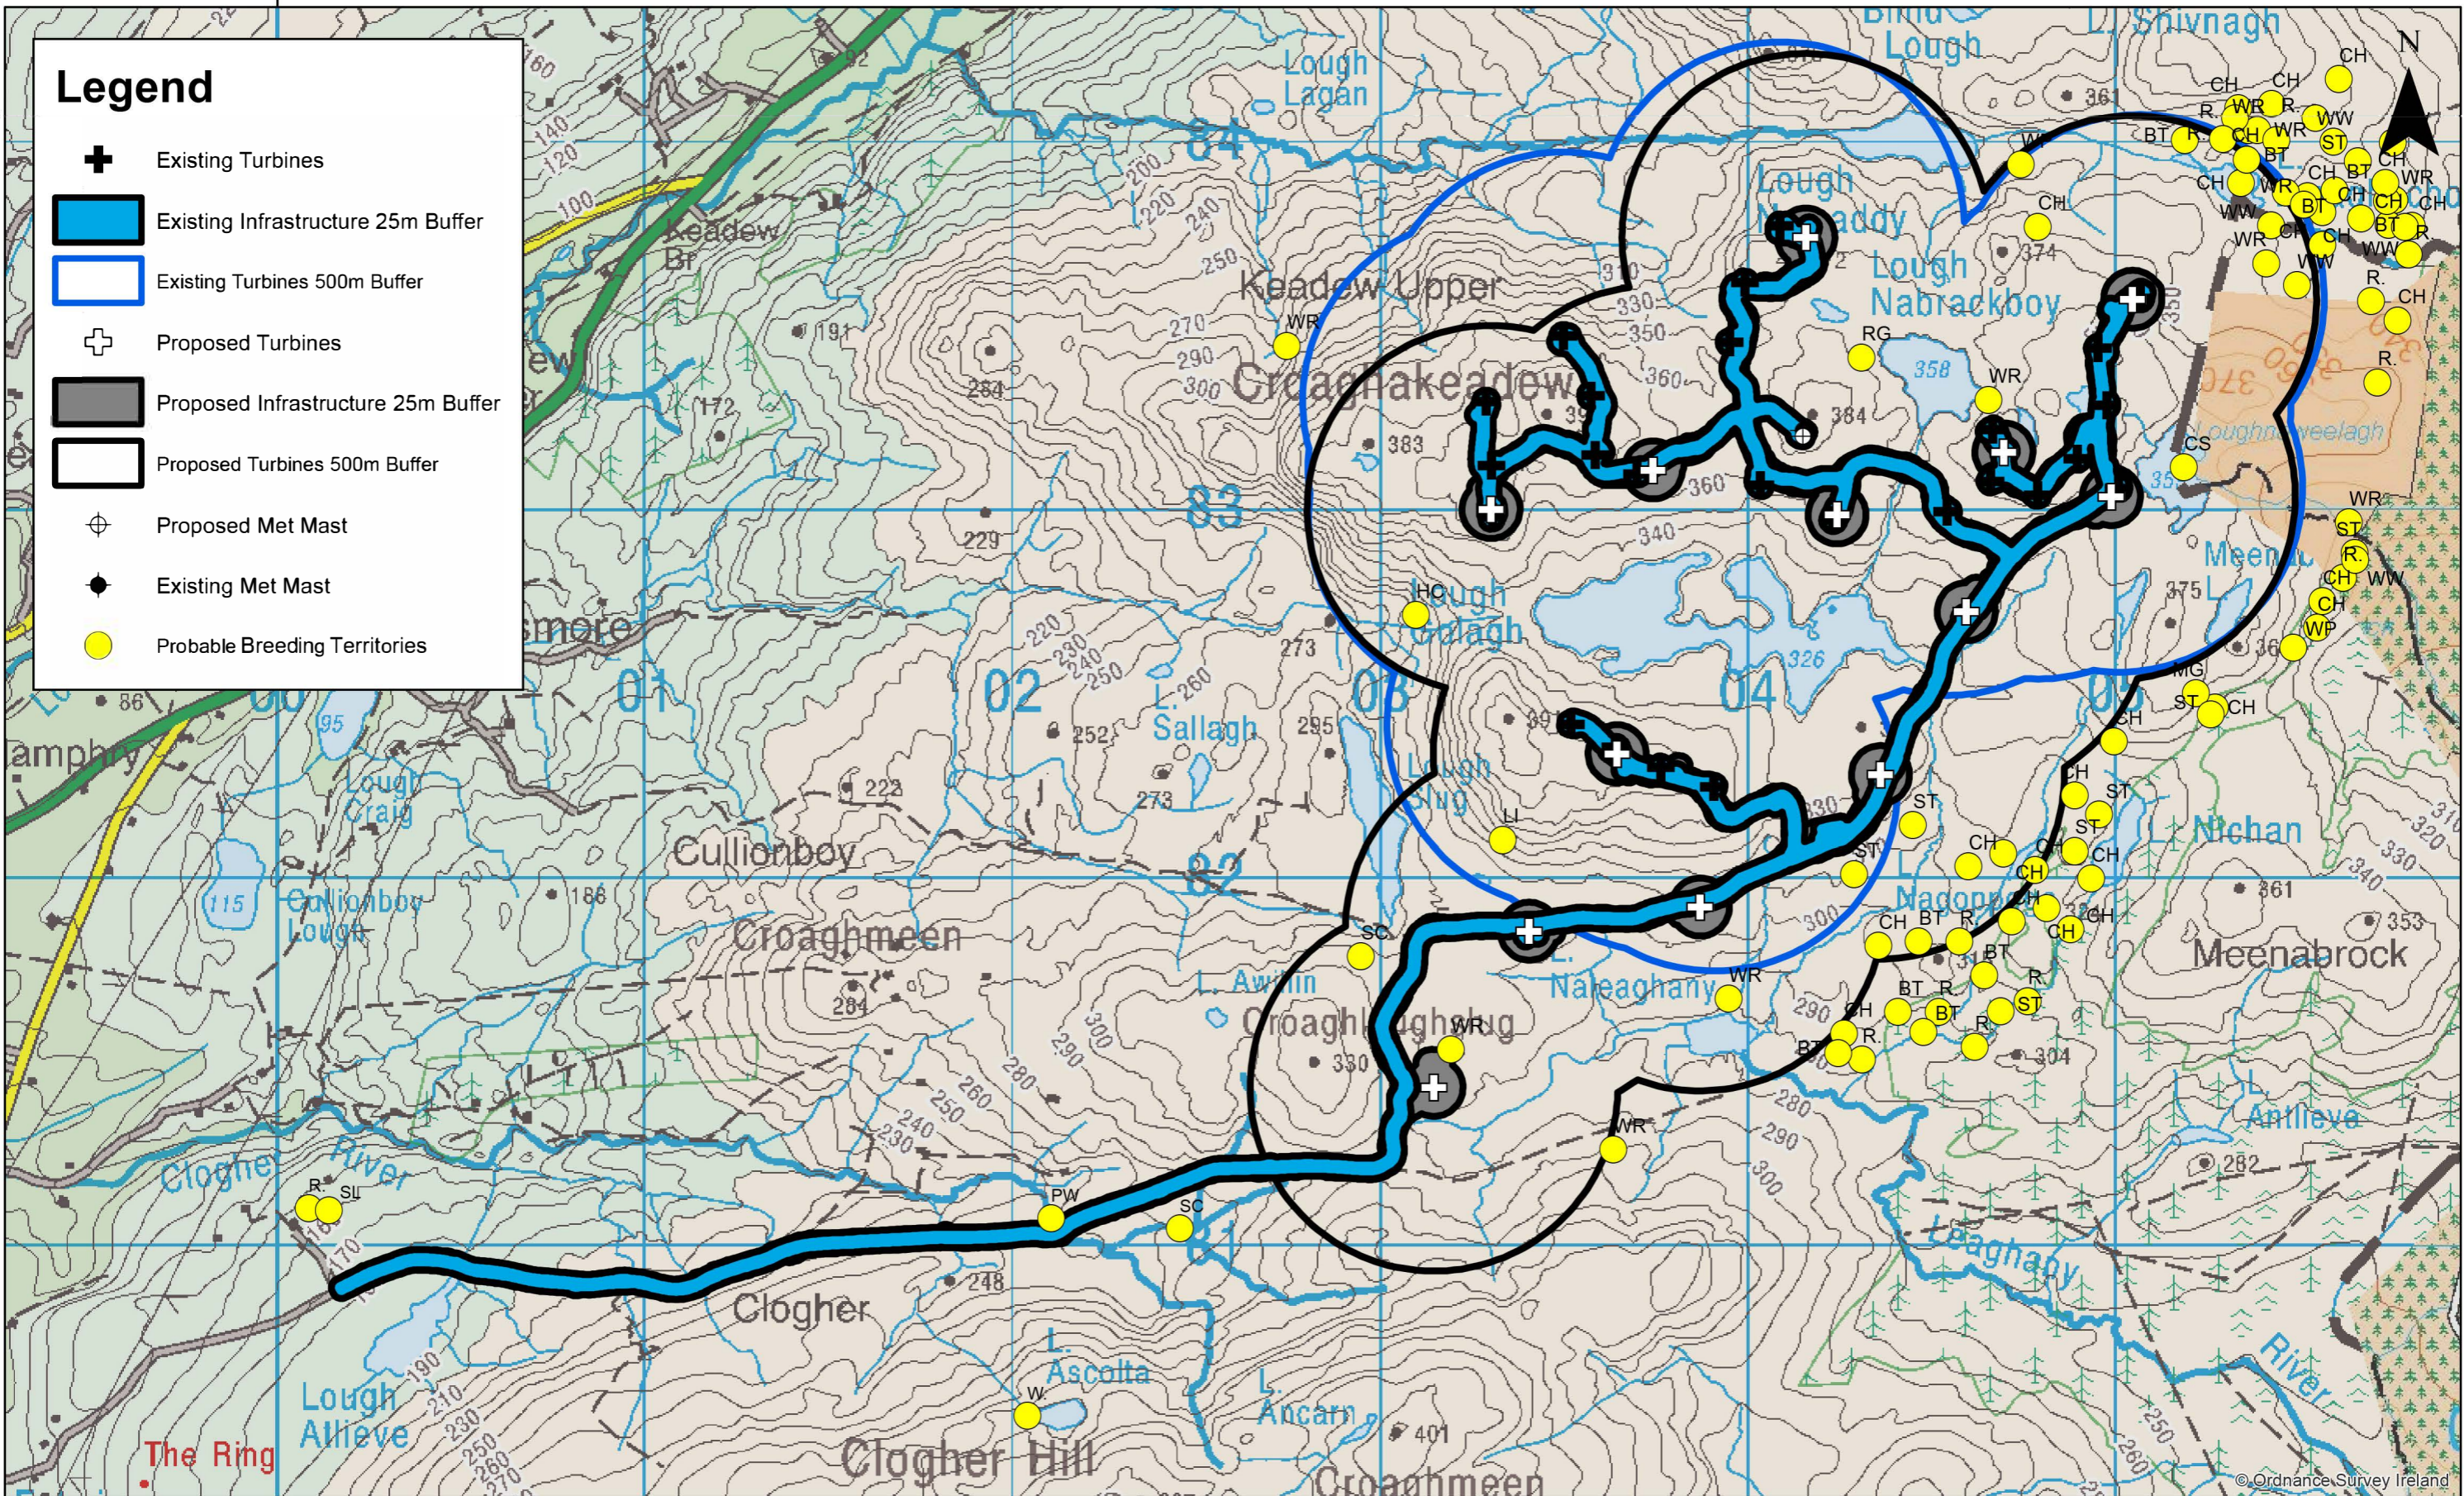

200000

200000

Rev	Date	By	Comment
A	05/11/19	BSL	First Issue.

1:17,000
Scale @ A3

This is Crown Copyright and is reproduced with the permission of Land & Property Services under delegated authority the Controller of Her Majesty's Stationery Office © Ordnance Survey Ireland/Government of Ireland Licence Number 100.220-520473

Barnesmore Windfarm Repowering
Layout 25m Buffer - 2017 Probable
Figure 7.47

Drg No	BWF Ornithology	
Rev	A	Datum: TM65
Date	05/11/19	Projection: TM
Figure	7.47	