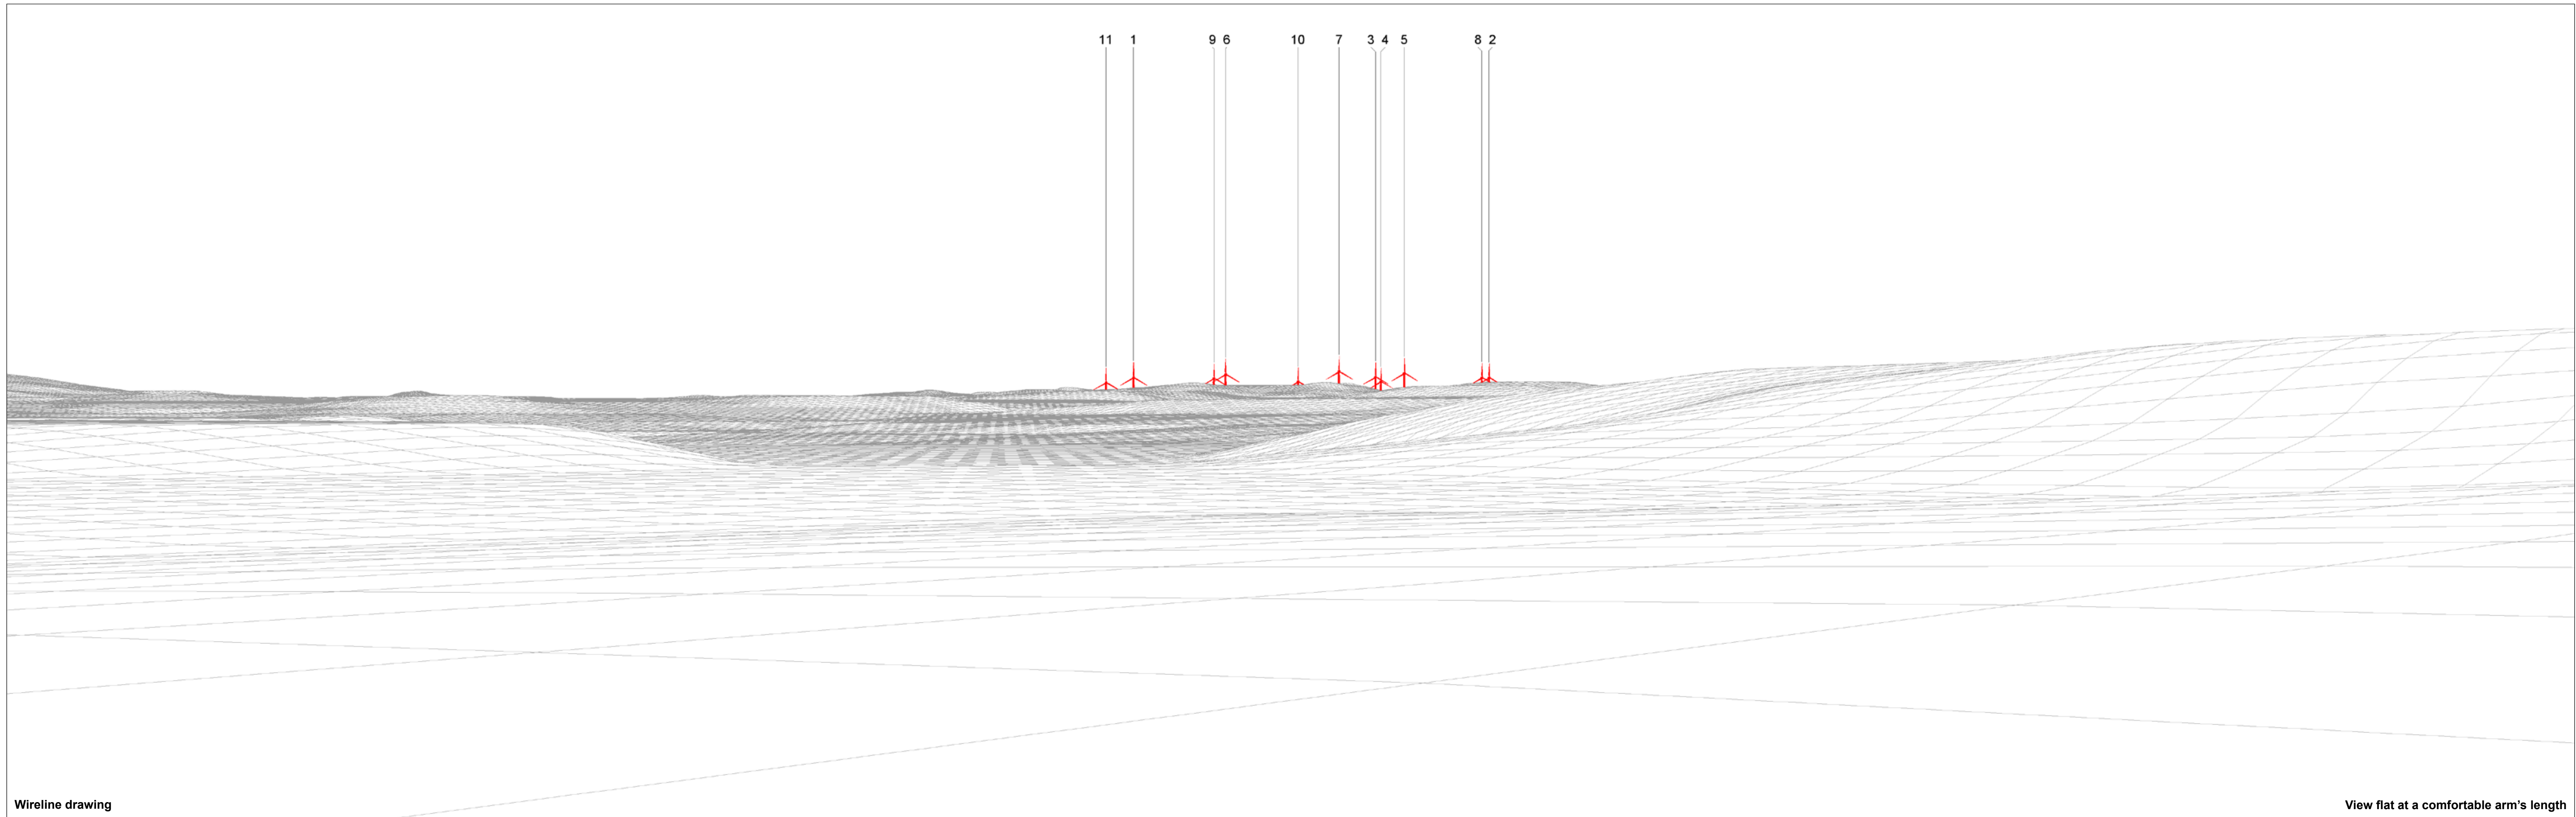

This image provides landscape and visual context only

Wireline drawing

OS reference: 234254 E 578260 N
 Eye level: 101.6 mAOD
 Direction of view: 231.5°
 Nearest turbine: 12191 m

Horizontal field of view: 90° (cylindrical projection)
 Principal distance: 522 mm
 Paper size: 841 x 297 mm (half A1)
 Correct printed image size: 820 x 130 mm

Camera: Canon EOS 6D
 Lens: Canon EF 50mm f/1.4
 Camera height: 1.5 m
 Date and time: 17.09.2019 08:47

Figure: 6.25b
 Viewpoint 11: A714, Bargrennan Cottage
 Kilgallioch Extension
© Crown copyright. All rights reserved (2019). Licence number 0100031673

Wireline drawing

View flat at a comfortable arm's length

OS reference: 234254 E 578260 N
 Eye level: 101.6 mAOD
 Direction of view: 231.5°
 Nearest turbine: 12191 m

Horizontal field of view: 53.5° (planar projection)
 Principal distance: 812.5 mm
 Paper size: 841 x 297 mm (half A1)
 Correct printed image size: 820 x 260 mm

Photomontage: Proposed Development

View flat at a comfortable arm's length

OS reference:	234254 E 578260 N	Horizontal field of view:	53.5° (planar projection)	Camera:	Canon EOS 6D
Eye level:	101.6 mAOD	Principal distance:	812.5 mm	Lens:	Canon EF 50mm f/1.4
Direction of view:	231.5°	Paper size:	841 x 297 mm (half A1)	Camera height:	1.5 m
Nearest turbine:	12191 m	Correct printed image size:	820 x 260 mm	Date and time:	17.09.2019 08:47