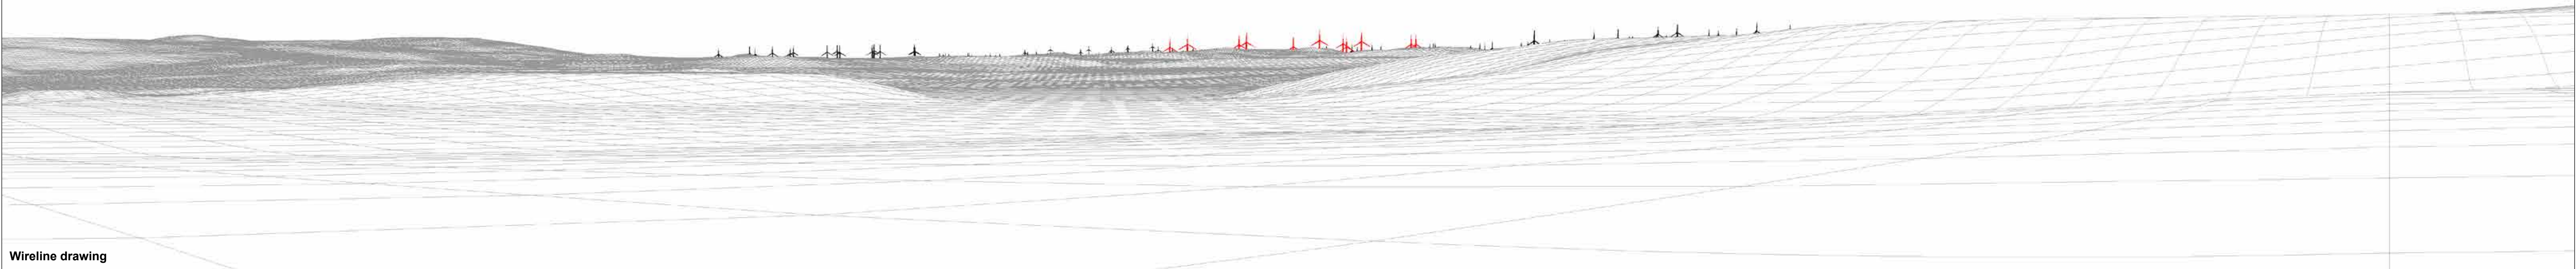

This image provides landscape and visual context only

Wireline drawing

OS reference: 234254 E 578260 N
 Eye level: 101.6 mAOD
 Direction of view: 231.5°
 Nearest turbine: 12191 m

Horizontal field of view: 90° (cylindrical projection)
 Principal distance: 522 mm
 Paper size: 841 x 297 mm (half A1)
 Correct printed image size: 820 x 130 mm

Camera: Canon EOS 6D
 Lens: Canon EF 50mm f/1.4
 Camera height: 1.5 m
 Date and time: 17.09.2019 08:47

Figure: 6.25b
 Viewpoint 11: A714, Bargrennan Cottage
 Kilgallioch Extension
© Crown copyright. All rights reserved (2019). Licence number 0100031673

Wireline drawing

View flat at a comfortable arm's length

OS reference: 234254 E 578260 N
 Eye level: 101.6 mAOD
 Direction of view: 231.5°
 Nearest turbine: 12191 m

Horizontal field of view: 53.5° (planar projection)
 Principal distance: 812.5 mm
 Paper size: 841 x 297 mm (half A1)
 Correct printed image size: 820 x 260 mm

Photomontage: Proposed Development

View flat at a comfortable arm's length

OS reference:	234254 E 578260 N	Horizontal field of view:	53.5° (planar projection)	Camera:	Canon EOS 6D
Eye level:	101.6 mAOD	Principal distance:	812.5 mm	Lens:	Canon EF 50mm f/1.4
Direction of view:	231.5°	Paper size:	841 x 297 mm (half A1)	Camera height:	1.5 m
Nearest turbine:	12191 m	Correct printed image size:	820 x 260 mm	Date and time:	17.09.2019 08:47