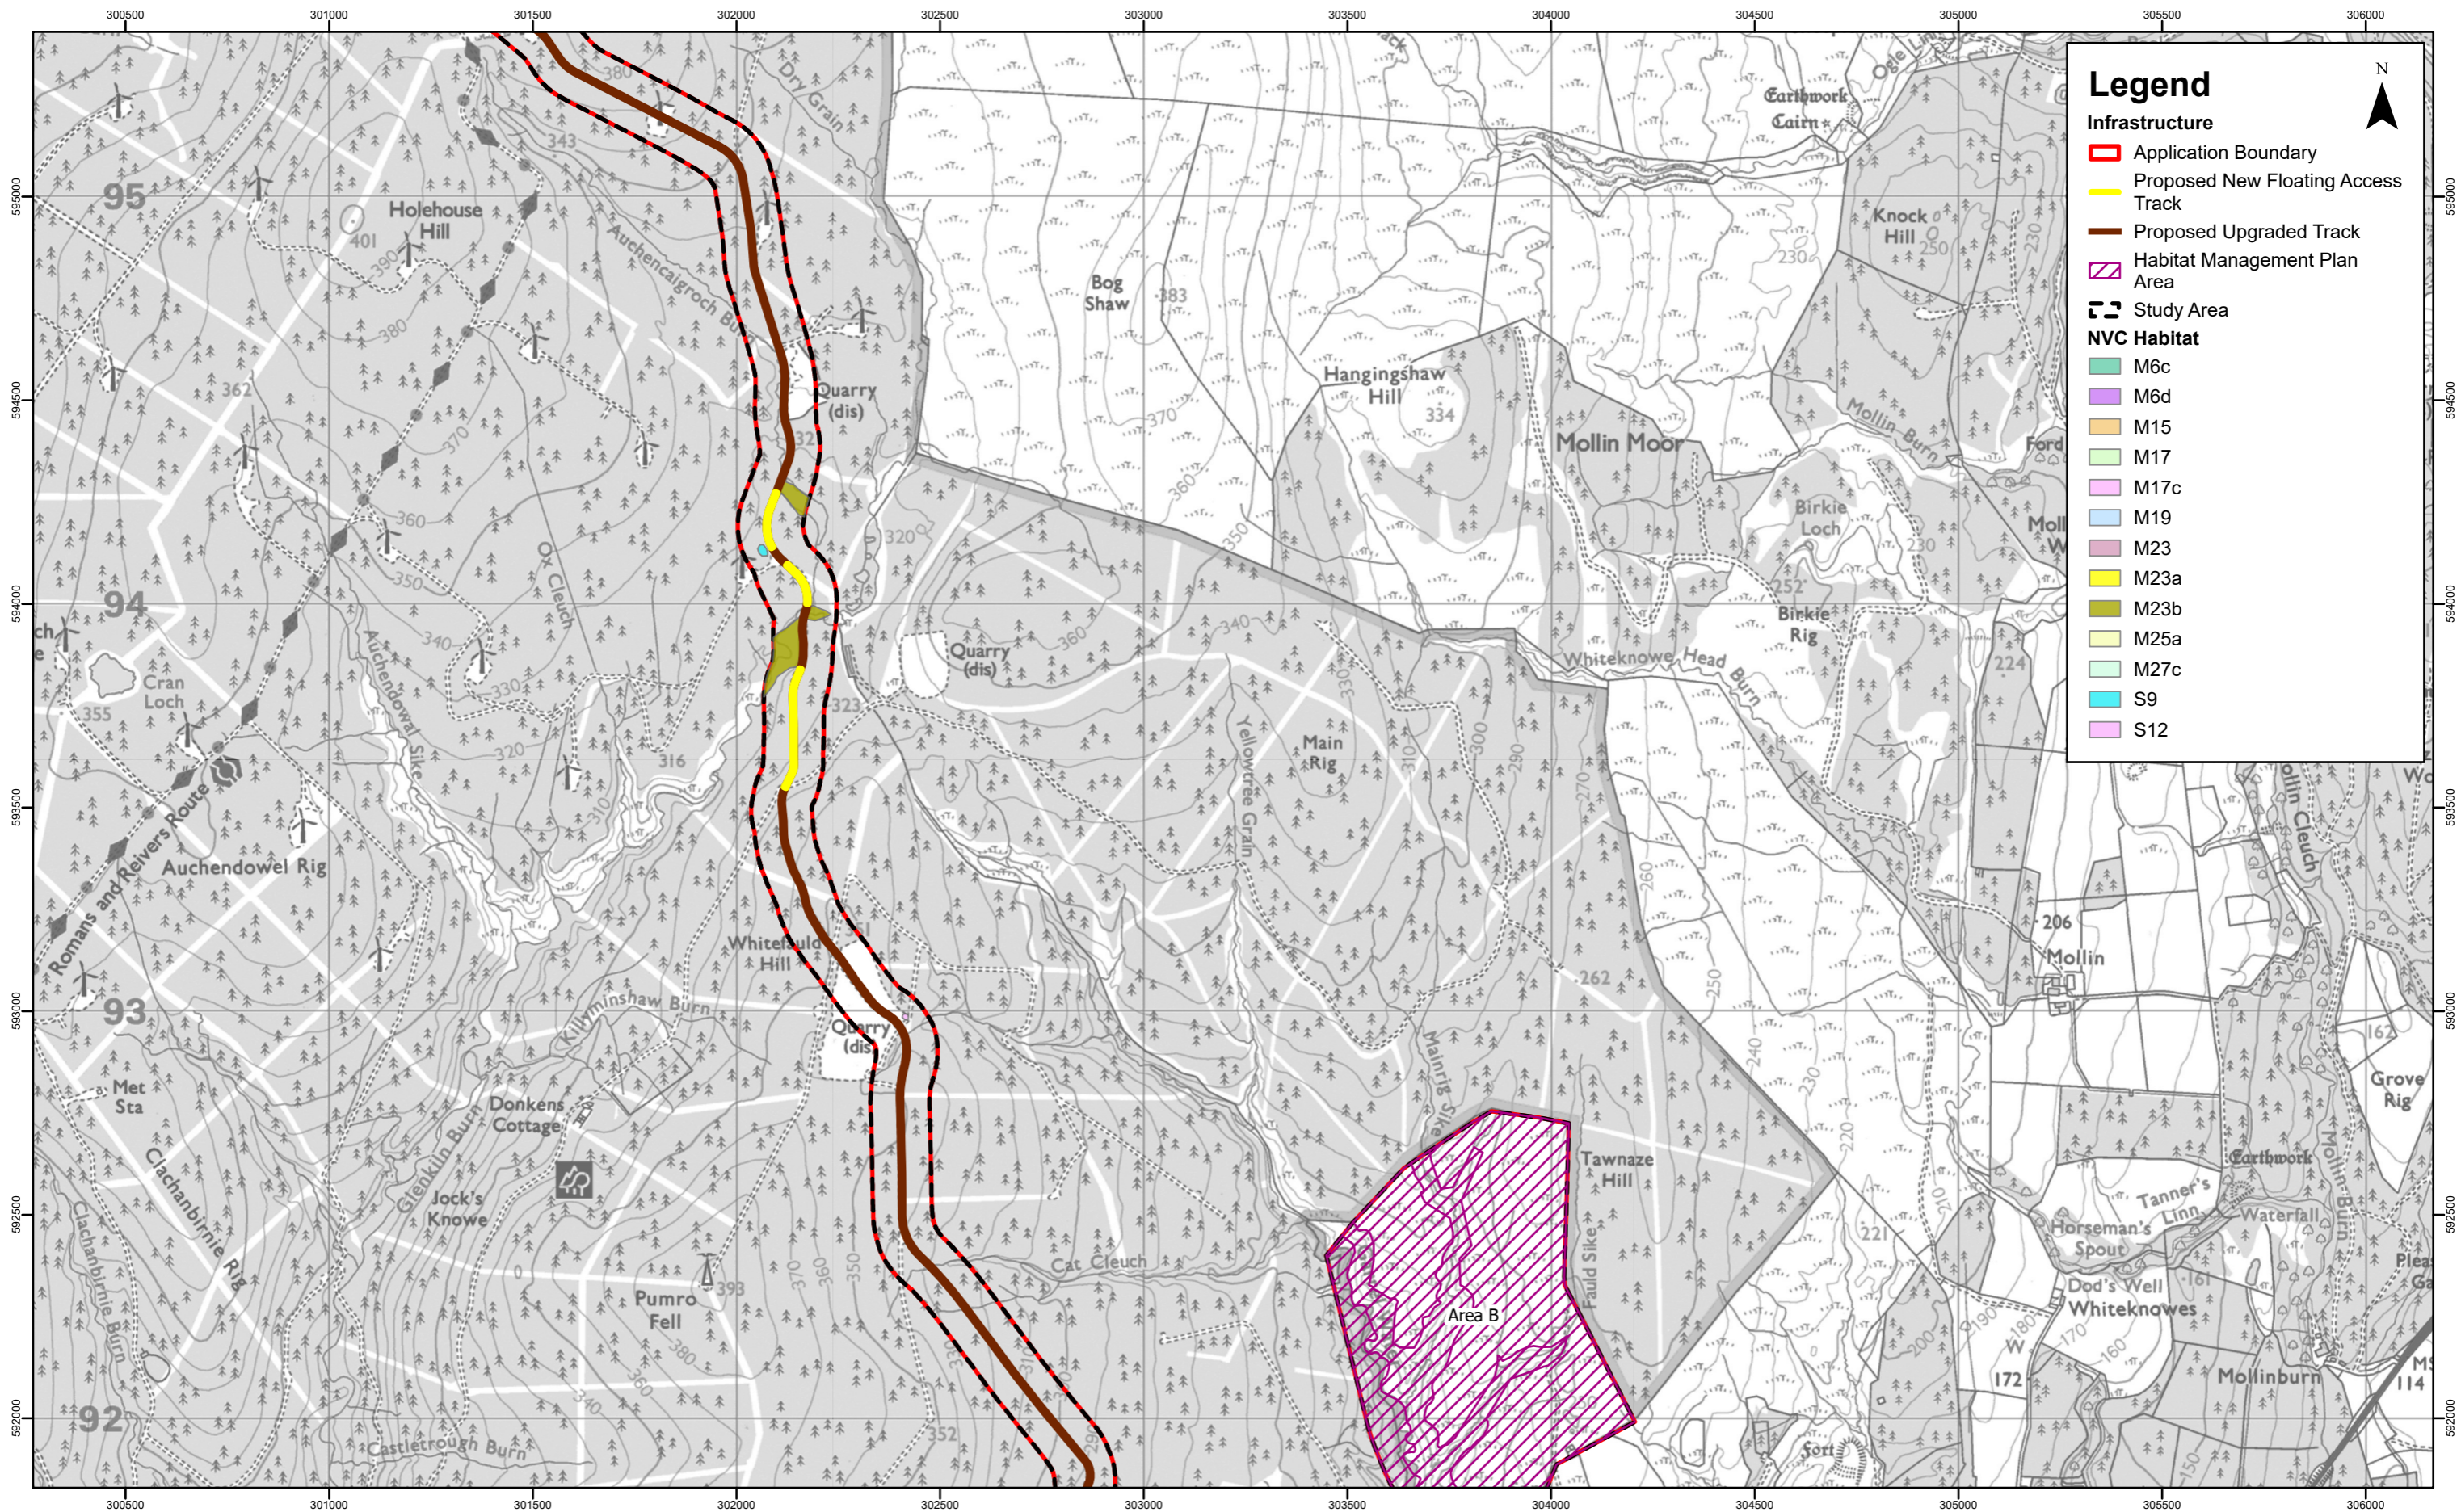

D	18/11/2024	DL	Revised Legend
C	28/10/2024	DL	Revised Scale
B	01/10/2024	DL	Revised Symbology
Rev	Date	By	Comment

© Crown Copyright 2024. All rights reserved.
Ordnance Survey Licence 0100031673.

Harestanes West Windfarm

Figure 8.3c: National Vegetation Classification (NVC)

Drg No	HSTW-RSK-I-067	
Rev	D	Datum: OSGB36
Date	18/11/24	Projection: TM
Figure	8.3c	

Legend

Infrastructure

- Application Boundary
- Proposed New Floating Access Track
- Proposed Upgraded Track
- Habitat Management Plan Area
- Study Area