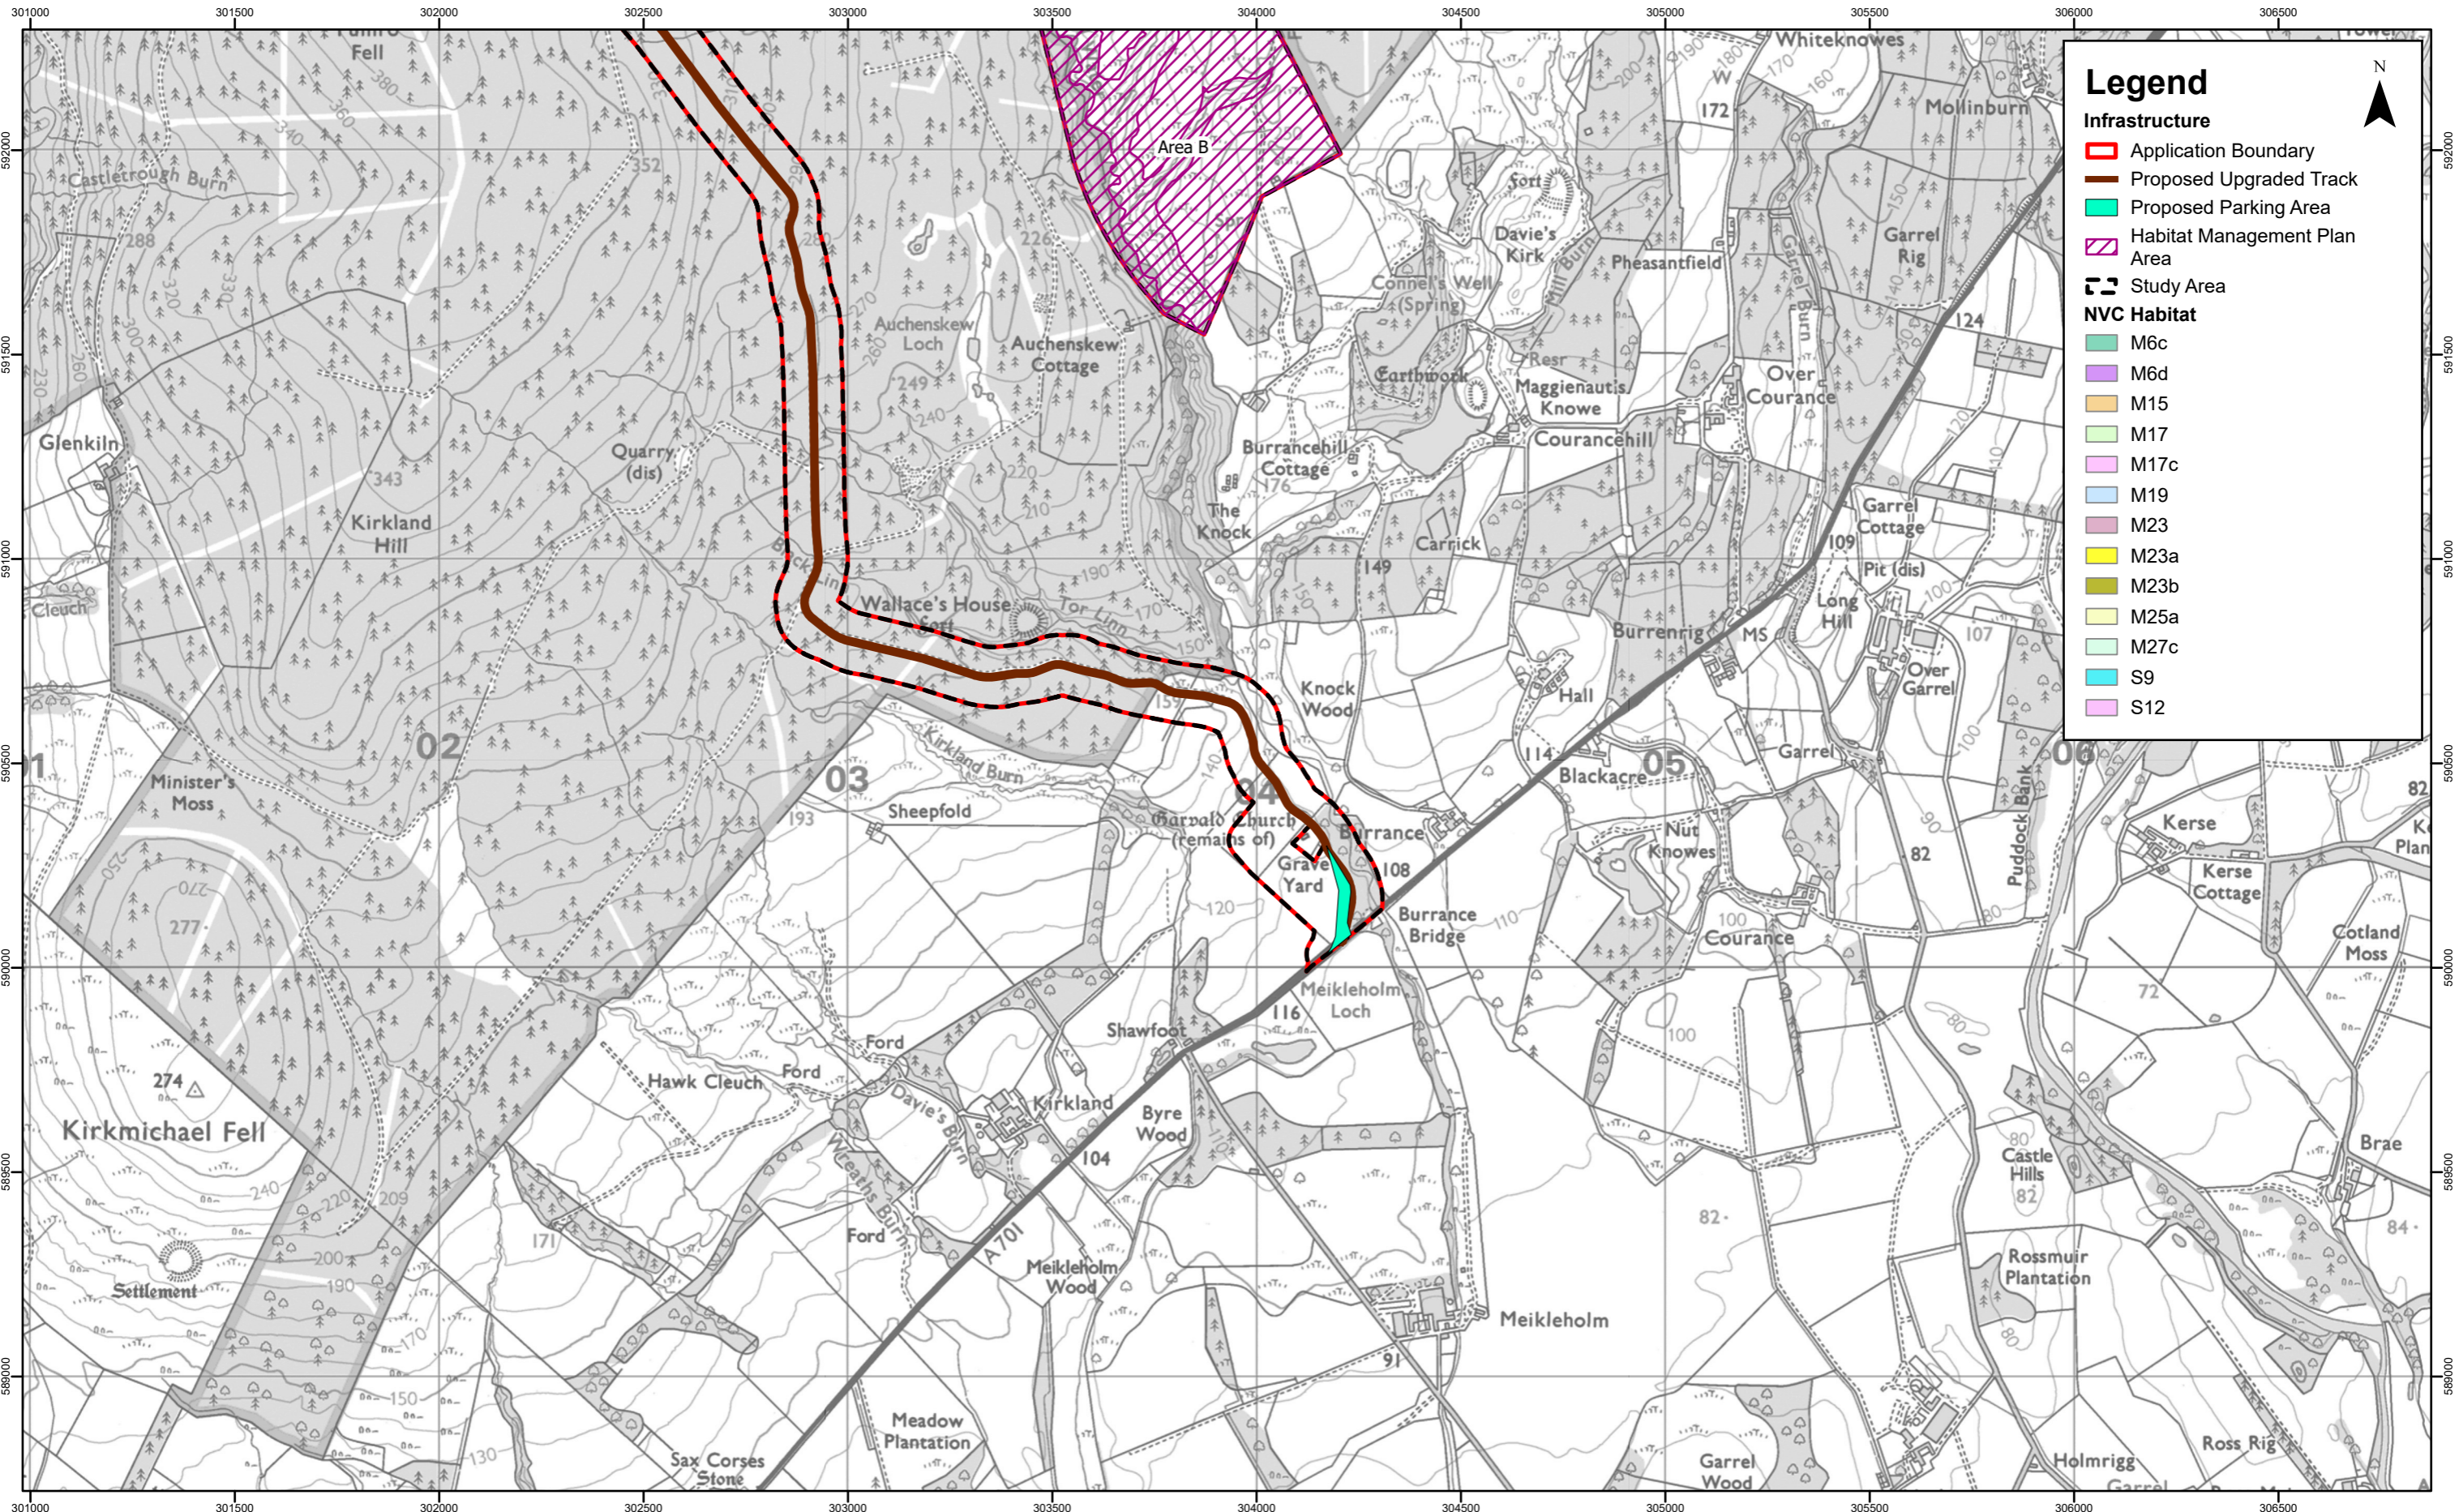

Figure 8.3c: National Vegetation Classification (NVC)

Drg No	HSTW-RSK-I-067	
Rev	D	Datum: OSGB36
Date	18/11/24	Projection: TM
Figure	8.3c	

Legend

Infrastructure

- Application Boundary
- Proposed New Floating Access Track
- Proposed Upgraded Track
- Habitat Management Plan Area
- Study Area

NVC Habitat

- M6c
- M6d
- M15
- M17
- M17c
- M19
- M23
- M23a
- M23b
- M25a
- M27c
- S9
- S12

D	18/11/2024	DL	Revised Legend
C	28/10/2024	DL	Revised Scale
B	01/10/2024	DL	Revised Symbology
Rev	Date	By	Comment

1:15,000
Scale @ A3

© Crown Copyright 2024. All rights reserved.
Ordnance Survey Licence 0100031673.

Harestanes West Windfarm
Figure 8.3d:
National Vegetation Classification (NVC)

Drg No	HSTW-RSK-I-067	
Rev	D	Datum: OSGB36
Date	18/11/24	Projection: TM
Figure	8.3d	