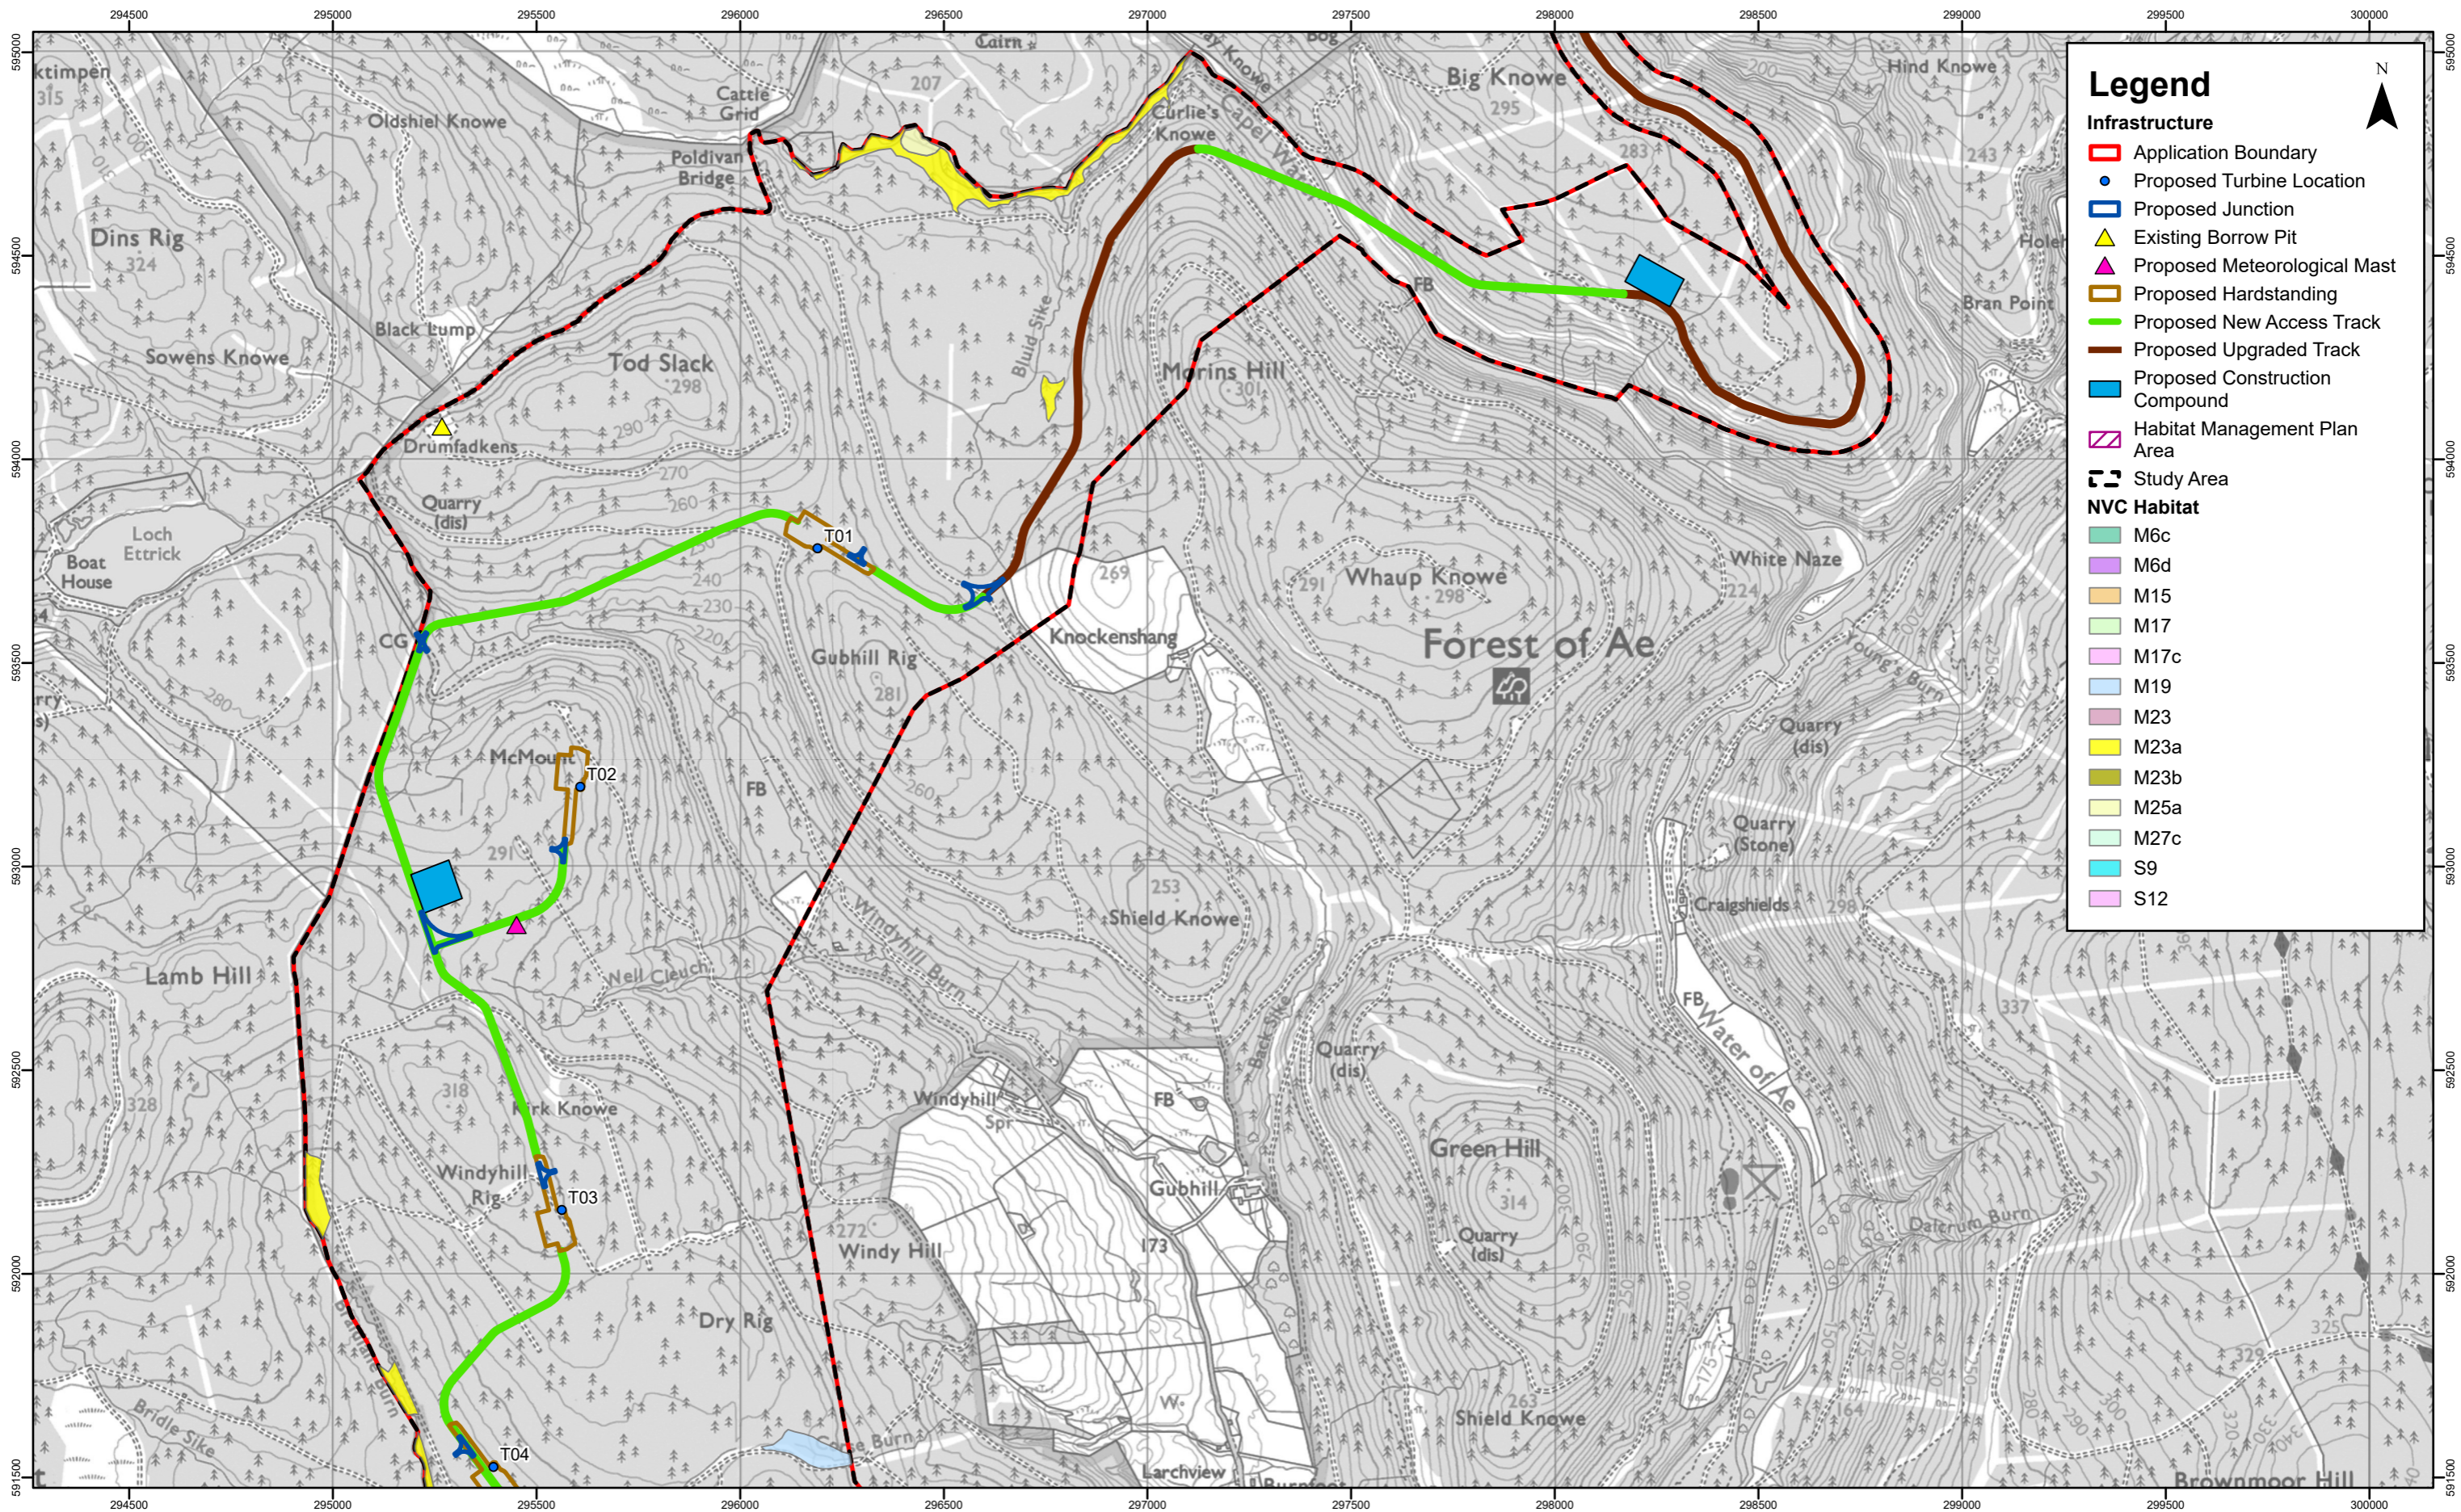

D	18/11/2024	DL	Revised Legend
C	28/10/2024	DL	Revised Scale
B	01/10/2024	DL	Revised Symbology
Rev	Date	By	Comment

1:15,000
Scale @ A3

© Crown Copyright 2024. All rights reserved.
Ordnance Survey Licence 0100031673.

Harestanes West Windfarm
Figure 8.3a:
National Vegetation Classification (NVC)

Drg No	HSTW-RSK-I-067	
Rev	D	Datum: OSGB36
Date	18/11/24	Projection: TM
Figure	8.3a	

D	18/11/2024	DL	Revised Legend
C	28/10/2024	DL	Revised Scale
B	01/10/2024	DL	Revised Symbology
Rev	Date	By	Comment

D	18/11/2024	DL	Revised Legend
C	28/10/2024	DL	Revised Scale
B	01/10/2024	DL	Revised Symbology
Rev	Date	By	Comment

© Crown Copyright 2024. All rights reserved.
Ordnance Survey Licence 0100031673.

Harestanes West Windfarm

Figure 8.3c: National Vegetation Classification (NVC)

Drg No	HSTW-RSK-I-067	
Rev	D	Datum: OSGB36
Date	18/11/24	Projection: TM
Figure	8.3c	

Legend

Infrastructure

- Application Boundary
- Proposed New Floating Access Track
- Proposed Upgraded Track
- Habitat Management Plan Area
- Study Area