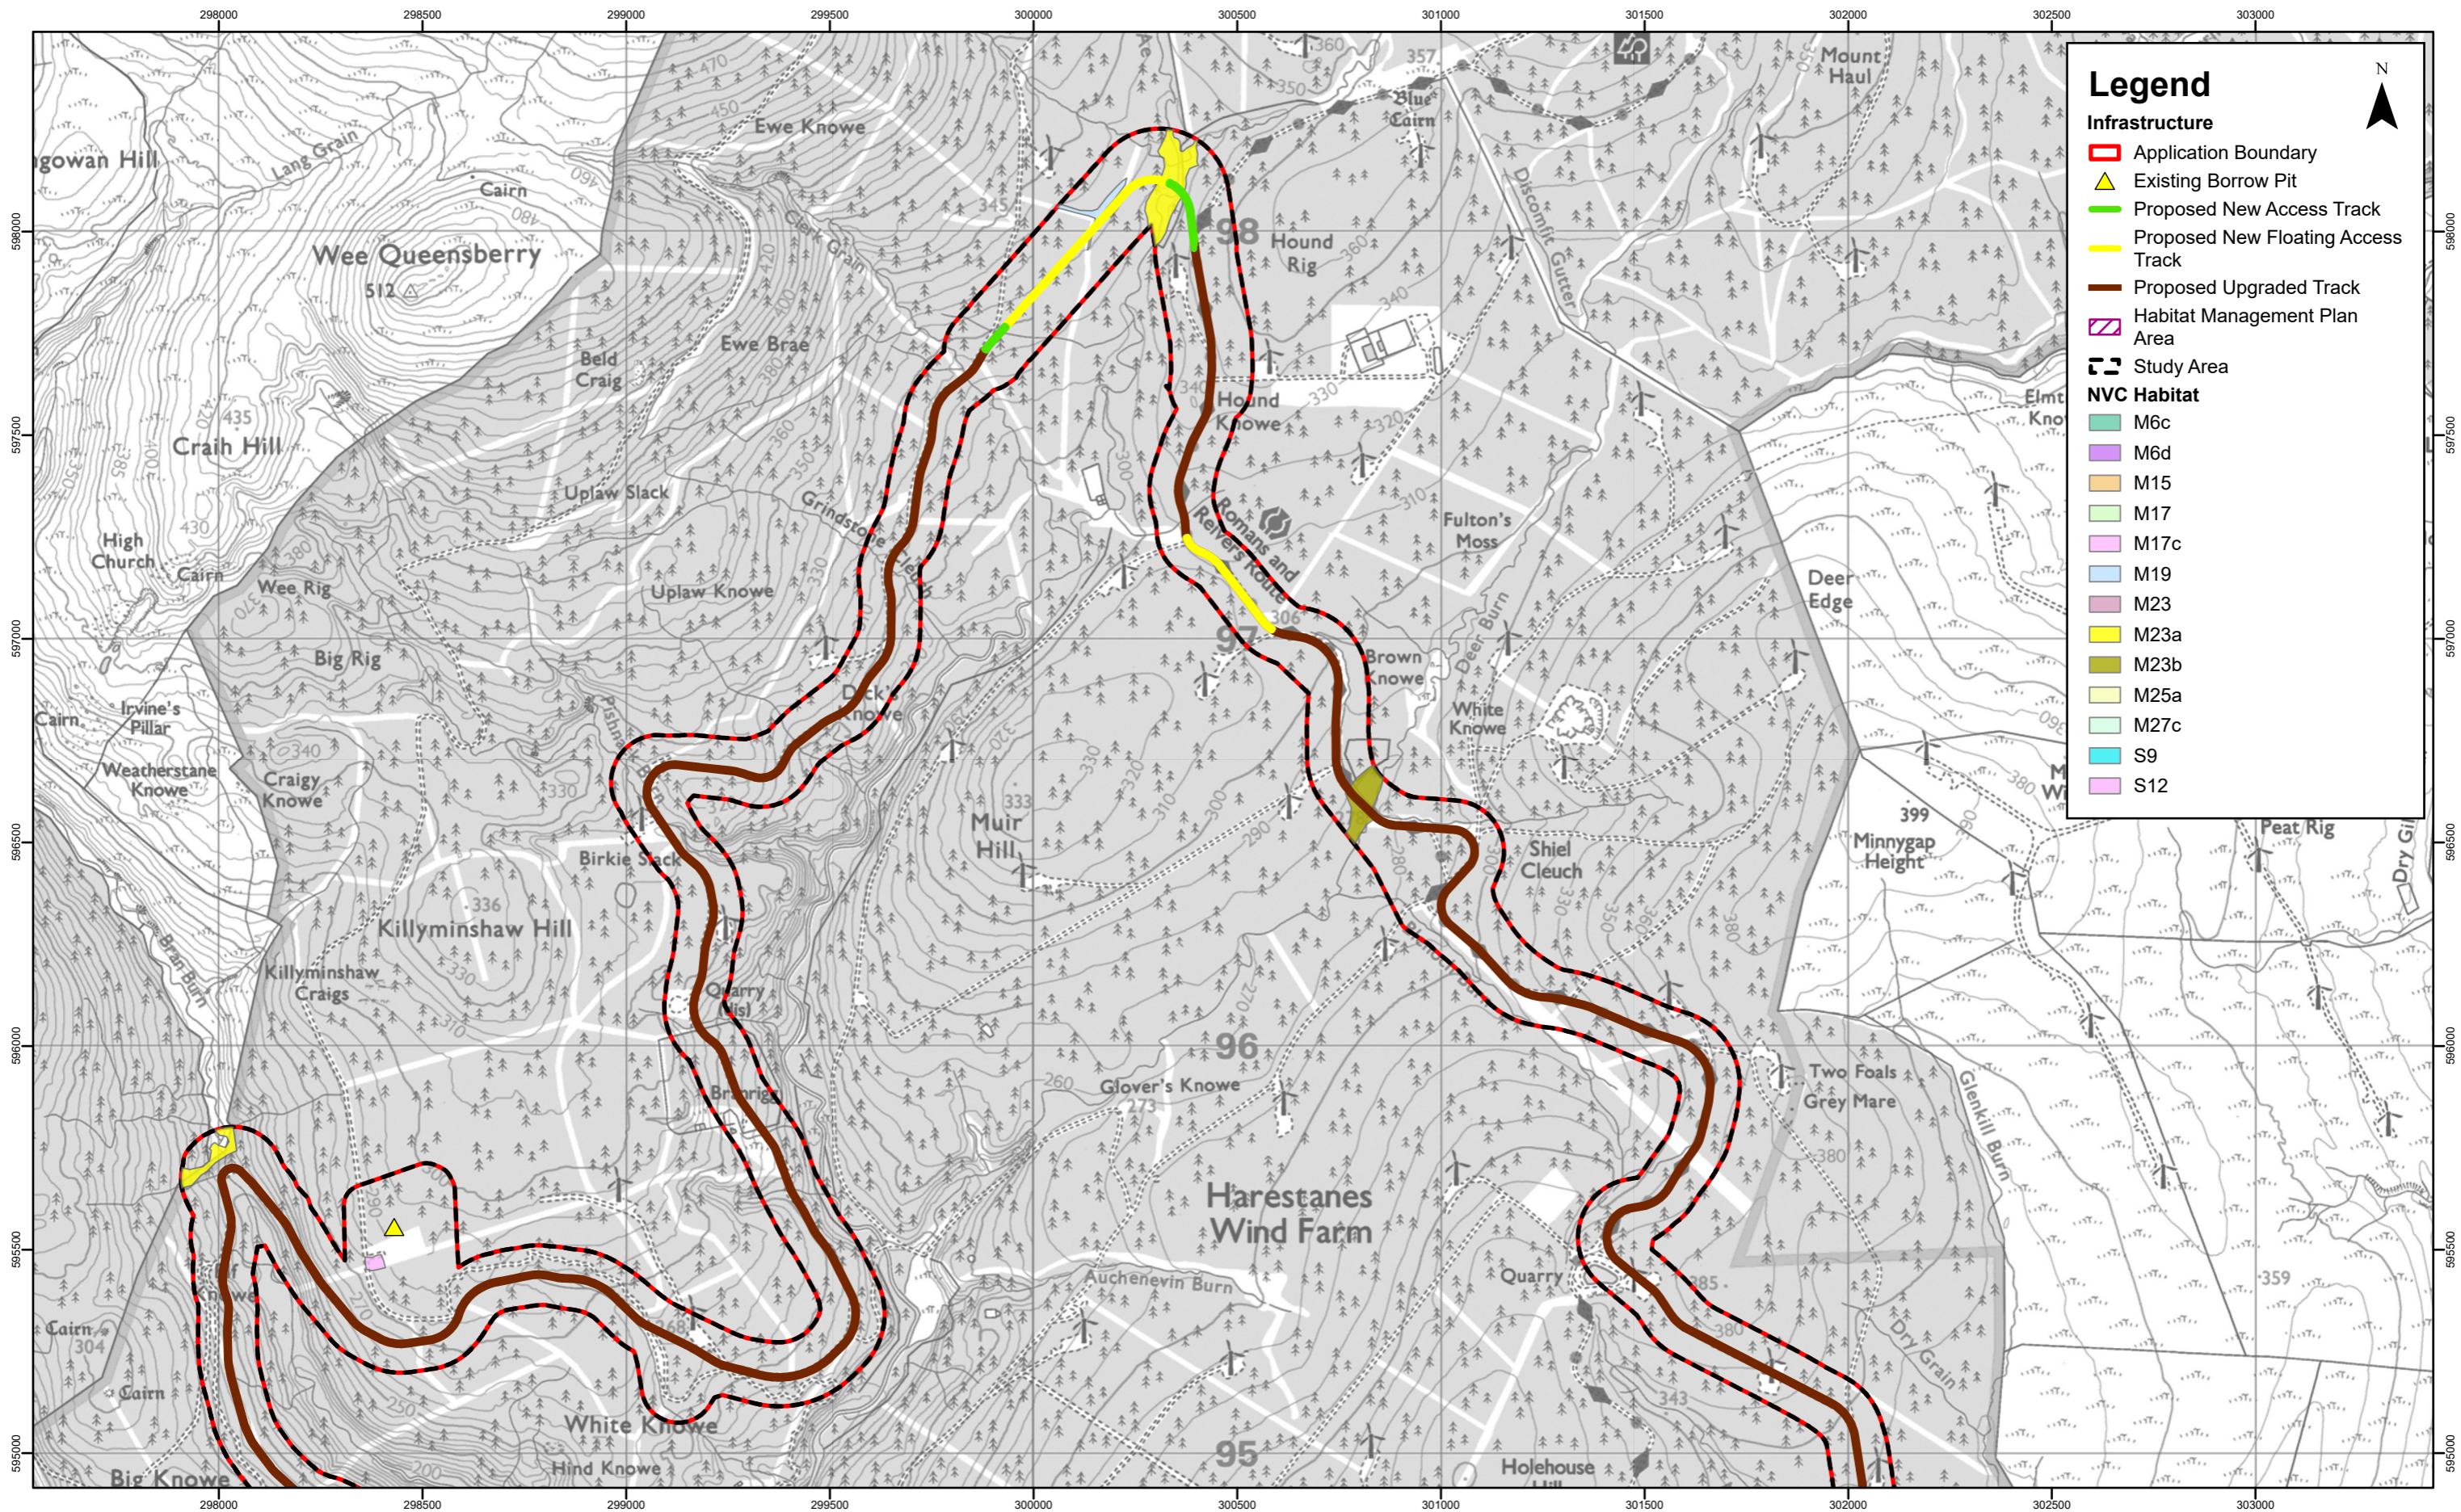

1:15,000
Scale @ A3

© Crown Copyright 2024. All rights reserved.
Ordnance Survey Licence 0100031673.

Harestanes West Windfarm

Figure 8.3b:
National Vegetation Classification (NVC)

Drg No	HSTW-RSK-I-067	
Rev	D	Datum: OSGB36
Date	18/11/24	Projection: TM
Figure	8.3b	

D	18/11/2024	DL	Revised Legend
C	28/10/2024	DL	Revised Scale
B	01/10/2024	DL	Revised Symbology
Rev	Date	By	Comment

© Crown Copyright 2024. All rights reserved.
Ordnance Survey Licence 0100031673.

Harestanes West Windfarm

Figure 8.3c: National Vegetation Classification (NVC)

Drg No	HSTW-RSK-I-067	
Rev	D	Datum: OSGB36
Date	18/11/24	Projection: TM
Figure	8.3c	

Legend

Infrastructure

- Application Boundary
- Proposed New Floating Access Track
- Proposed Upgraded Track
- Habitat Management Plan Area
- Study Area