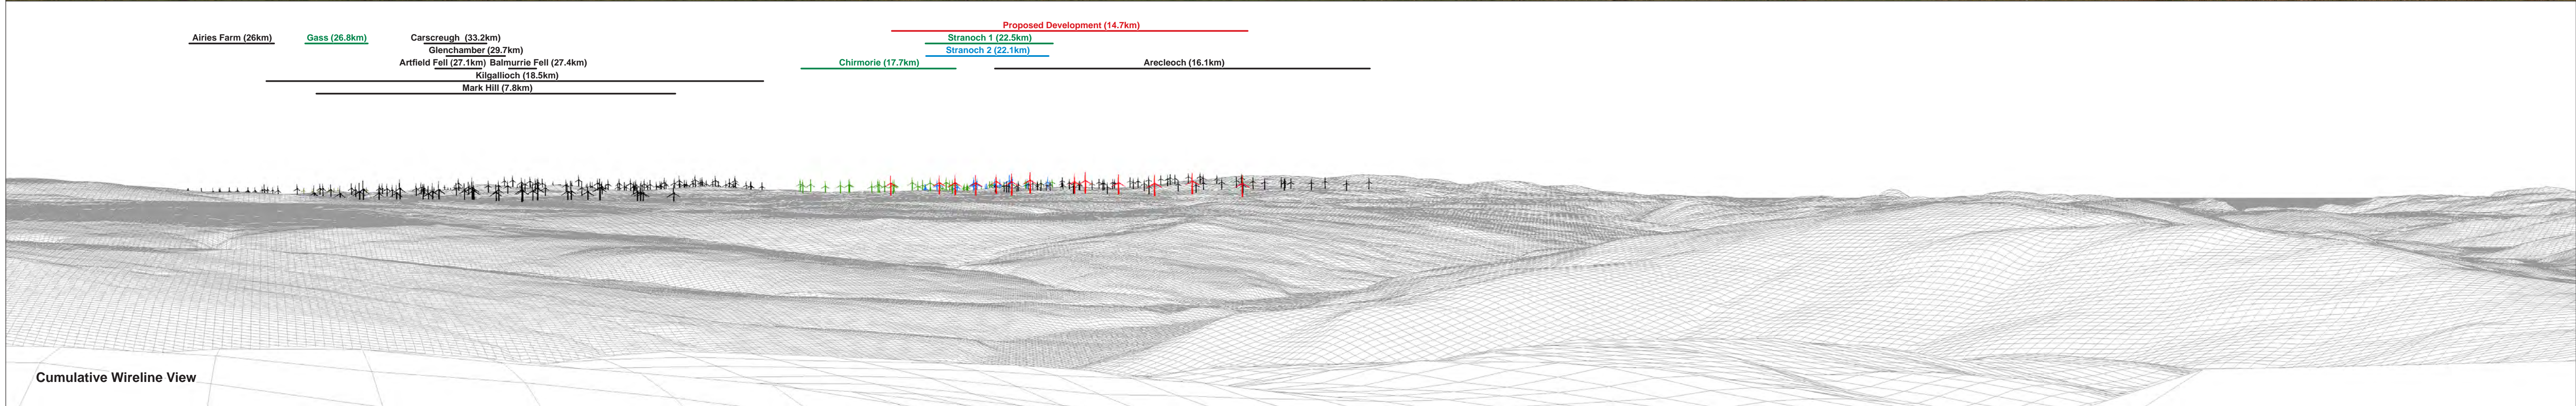

Existing View

Cumulative Wireline View

OS reference	226387 E 594545 N	Horizontal field of view	90° (cylindrical projection)	Camera	Nikon D750
Elevation	313.9 m AOD	Principal distance	522 mm	Lens	Nikon 50mm f1.4
Direction of view	216°	Paper size	841 x 297 mm (half A1)	Camera height	1.5m AGL
Nearest turbine	14.66 km	Correct printed image size	820 x 130 mm	Date & time taken	28/04/2019 10:45

Figure 7.39a
Viewpoint 18: Auchensoul Hill Panorama with Cumulative Wireline (view 1 of 3)

This image provides landscape and visual context only

Existing View

Cumulative Wireline View

OS reference	226387 E 594545 N	Horizontal field of view	90° (cylindrical projection)	Camera	Nikon D750
Elevation	313.9 m AOD	Principal distance	522 mm	Lens	Nikon 50mm f1.4
Direction of view	306°	Paper size	841 x 297 mm (half A1)	Camera height	1.5m AGL
Nearest turbine	14.66 km	Correct printed image size	820 x 130 mm	Date & time taken	28/04/2019 10:45

Figure 7.39b
Viewpoint 18: Auchensoul Hill Panorama with Cumulative Wireline (view 2 of 3)

This image provides landscape and visual context only

Existing View

Kirk Hill (9.9km)

Hadyard Hill (800m)

Enoch Hill (32km)

South Kyle (28.2km)

Windy Standard II (33km)

Windy Standard III (30.9km)

Benbrack Variation (27.5km)

Benbrack (27.5km)

Cumulative Wireline View

OS reference 226387 E 594545 N
Elevation 313.9 m AOD
Direction of view 36°
Nearest turbine 14.66 km