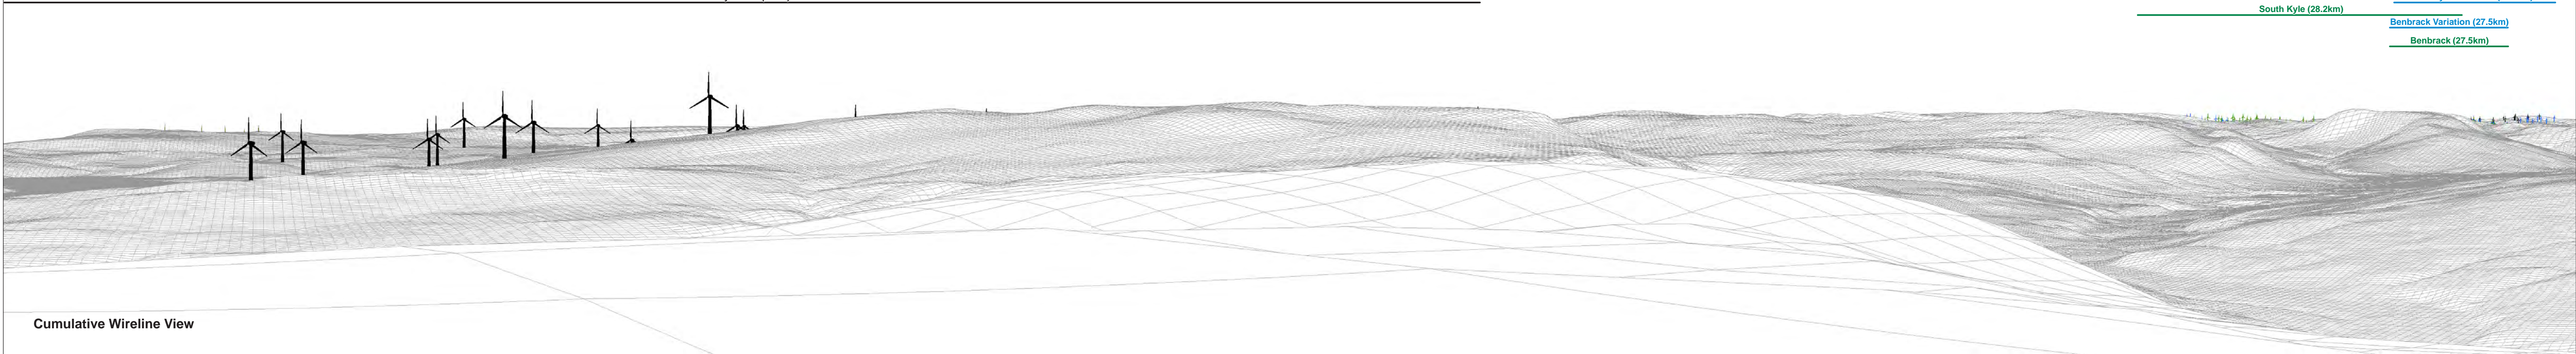

Figure 7.39a
Viewpoint 18: Auchensoul Hill Panorama with Cumulative Wireline (view 1 of 3)

This image provides landscape and visual context only

Existing View

Cumulative Wireline View

OS reference	226387 E 594545 N	Horizontal field of view	90° (cylindrical projection)	Camera	Nikon D750
Elevation	313.9 m AOD	Principal distance	522 mm	Lens	Nikon 50mm f1.4
Direction of view	306°	Paper size	841 x 297 mm (half A1)	Camera height	1.5m AGL
Nearest turbine	14.66 km	Correct printed image size	820 x 130 mm	Date & time taken	28/04/2019 10:45

Figure 7.39b
Viewpoint 18: Auchensoul Hill Panorama with Cumulative Wireline (view 2 of 3)

This image provides landscape and visual context only

Existing View

Kirk Hill (9.9km)

Hadyard Hill (800m)

Enoch Hill (32km)

South Kyle (28.2km)

Windy Standard II (33km)

Windy Standard III (30.9km)

Benbrack Variation (27.5km)

Benbrack (27.5km)

Cumulative Wireline View

OS reference 226387 E 594545 N
Elevation 313.9 m AOD
Direction of view 36°
Nearest turbine 14.66 km

Figure 7.39c
Viewpoint 18: Auchensoul Hill Panorama with Cumulative Wireline (view 3 of 3)