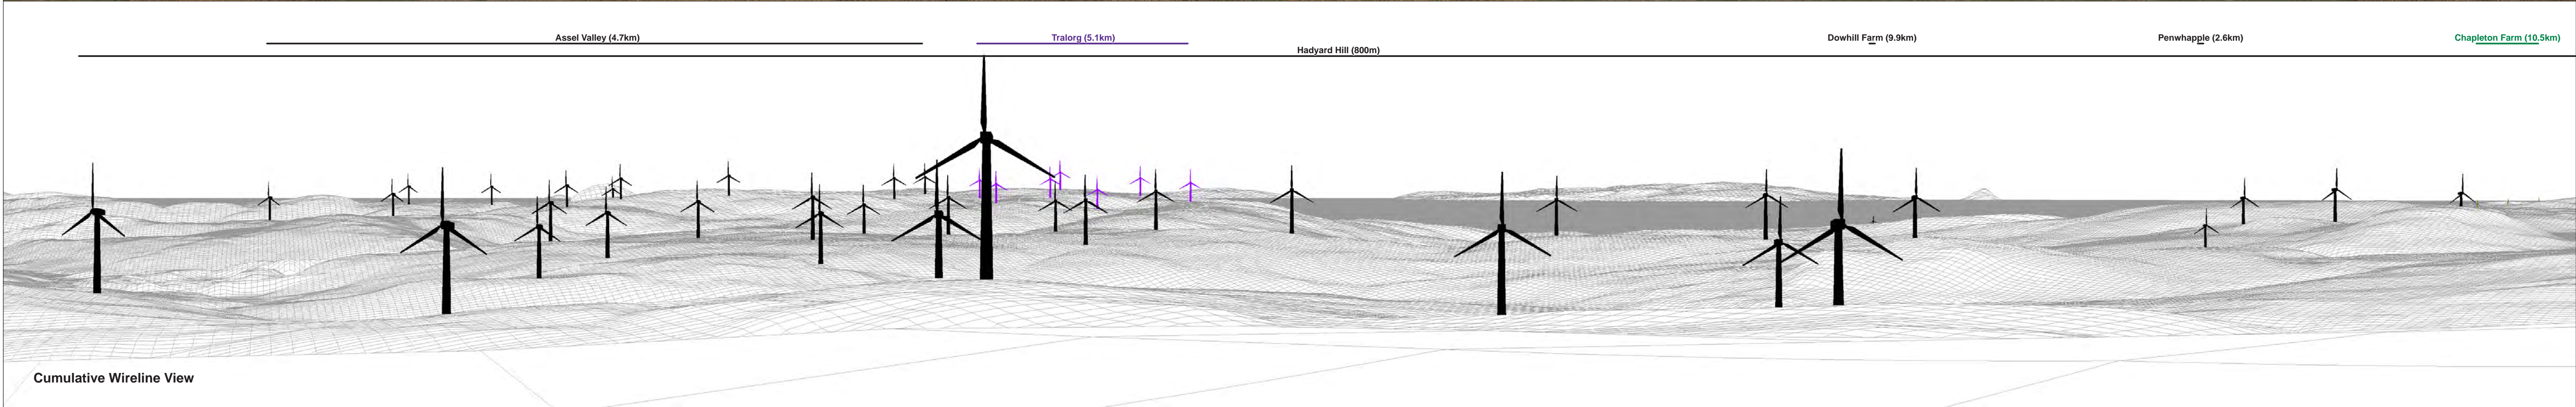

Existing View

Cumulative Wireline View

OS reference	226387 E 594545 N	Horizontal field of view	90° (cylindrical projection)	Camera	Nikon D750
Elevation	313.9 m AOD	Principal distance	522 mm	Lens	Nikon 50mm f1.4
Direction of view	216°	Paper size	841 x 297 mm (half A1)	Camera height	1.5m AGL
Nearest turbine	14.66 km	Correct printed image size	820 x 130 mm	Date & time taken	28/04/2019 10:45

Figure 7.39a
Viewpoint 18: Auchensoul Hill Panorama with Cumulative Wireline (view 1 of 3)

This image provides landscape and visual context only

Existing View

Cumulative Wireline View

OS reference	226387 E 594545 N	Horizontal field of view	90° (cylindrical projection)	Camera	Nikon D750
Elevation	313.9 m AOD	Principal distance	522 mm	Lens	Nikon 50mm f1.4
Direction of view	306°	Paper size	841 x 297 mm (half A1)	Camera height	1.5m AGL
Nearest turbine	14.66 km	Correct printed image size	820 x 130 mm	Date & time taken	28/04/2019 10:45

Figure 7.39b
Viewpoint 18: Auchensoul Hill Panorama with Cumulative Wireline (view 2 of 3)

This image provides landscape and visual context only

Existing View

Kirk Hill (9.9km)

Hadyard Hill (800m)

Enoch Hill (32km)

South Kyle (28.2km)

Windy Standard II (33km)

Windy Standard III (30.9km)

Benbrack Variation (27.5km)

Benbrack (27.5km)

Cumulative Wireline View

OS reference 226387 E 594545 N
Elevation 313.9 m AOD
Direction of view 36°
Nearest turbine 14.66 km